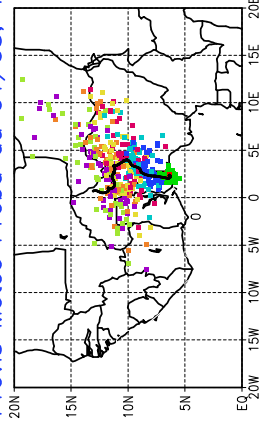

Ballons laches le 02/05/2006 (00 UTC), P = 850hPa

Previs Meteo Proba du 01/05, 12 UTC

Ballons laches le 02/05/2006 (12 UTC), P = 850hPa

Previs Meteo Proba du 01/05, 12 UTC

Previs Meteo Proba du 30/04, 12 UTC