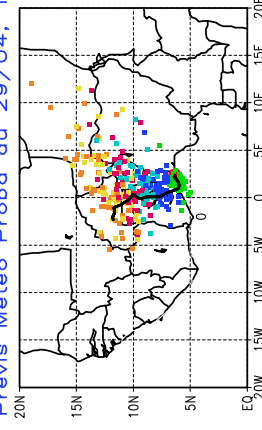

Previs Meteo Proba du 29/04, 12 UTC