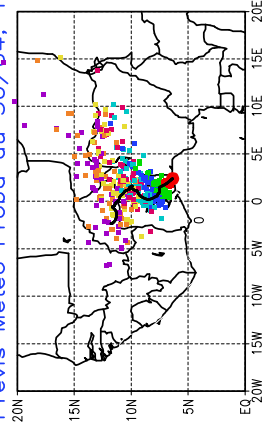

Ballons laches le 02/05/2006 (00 UTC), P = 850hPa

Previs Meteo Proba du 01/05, 12 UTC

Ballons laches le 02/05/2006 (12 UTC), P = 850hPa

Previs Meteo Proba du 01/05, 12 UTC

Previs Meteo Proba du 30/04, 12 UTC