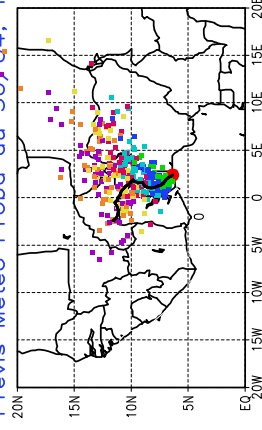

Previs Meteo Proba du 30/04, 12 UTC