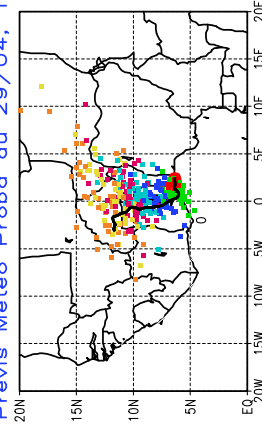

Previs Meteo Proba du 29/04, 12 UTC