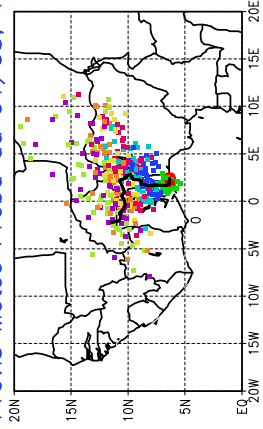

Ballons laches le 02/05/2006 (00 UTC), P = 850hPa

Previs Meteo Proba du 01/05, 12 UTC

Ballons laches le 02/05/2006 (12 UTC), P = 850hPa

Previs Meteo Proba du 01/05, 12 UTC

Previs Meteo Proba du 30/04, 12 UTC