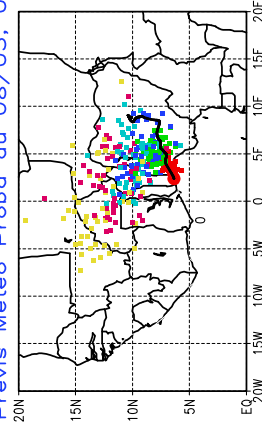

Ballons laches le 11/05/2006 (12 UTC), P = 850hPa

Previs Meteo Proba du 11/05, 00 UTC

Ballons laches le 12/05/2006 (00 UTC), P = 850hPa

Previs Meteo Proba du 11/05, 00 UTC

Previs Meteo Proba du 10/05, 00 UTC

Previs Meteo Proba du 10/05, 00 UTC

Previs Meteo Proba du 09/05, 00 UTC

Previs Meteo Proba du 09/05, 00 UTC

Previs Meteo Proba du 08/05, 00 UTC

Previs Meteo Proba du 08/05, 00 UTC