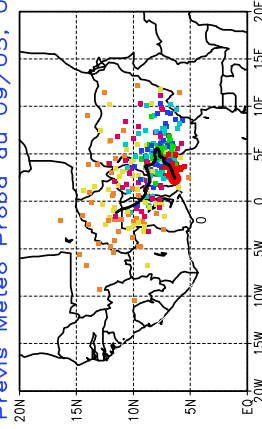

Previs Meteo Proba du 09/05, 00 UTC