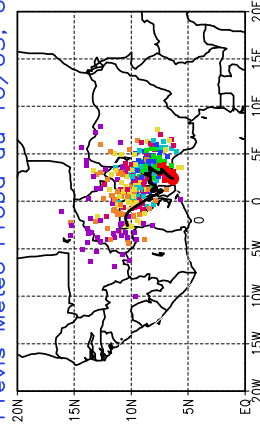

Ballons laches le 11/05/2006 (12 UTC), P = 850hPa

Previs Meteo Proba du 11/05, 00 UTC

Ballons laches le 12/05/2006 (00 UTC), P = 850hPa

Previs Meteo Proba du 11/05, 00 UTC

Previs Meteo Proba du 10/05, 00 UTC