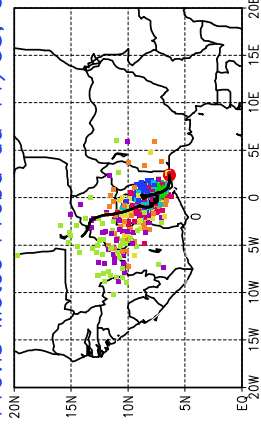

Ballons laches le 11/05/2006 (12 UTC), P = 850hPa

Previs Meteo Proba du 11/05, 00 UTC

Ballons laches le 12/05/2006 (00 UTC), P = 850hPa

Previs Meteo Proba du 11/05, 00 UTC

Previs Meteo Proba du 10/05, 00 UTC