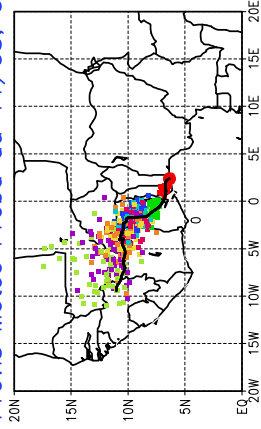

Ballons laches le 11/05/2006 (12 UTC), P = 850hPa

Previs Meteo Proba du 11/05, 00 UTC

Ballons laches le 12/05/2006 (00 UTC), P = 850hPa

Previs Meteo Proba du 11/05, 00 UTC

Previs Meteo Proba du 10/05, 00 UTC