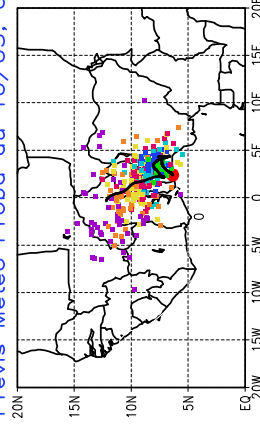

Previs Meteo Proba du 10/05, 00 UTC