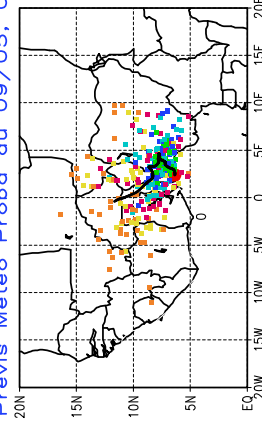

Previs Meteo Proba du 09/05, 00 UTC