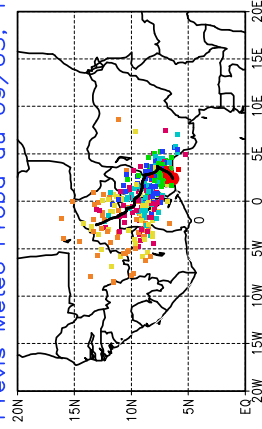

Ballons laches le 12/05/2006 (00 UTC), P = 850hPa

Previs Meteo Proba du 11/05, 12 UTC

Previs Meteo Proba du 10/05, 12 UTC

Previs Meteo Proba du 09/05, 12 UTC

Previs Meteo Proba du 08/05, 12 UTC

Ballons laches le 12/05/2006 (12 UTC), P = 850hPa