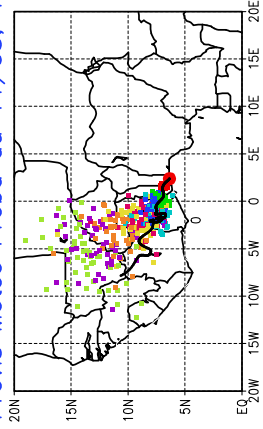

Ballons laches le 12/05/2006 (00 UTC), P = 850hPa

Previs Meteo Proba du 11/05, 12 UTC

Previs Meteo Proba du 10/05, 12 UTC

Previs Meteo Proba du 09/05, 12 UTC

Previs Meteo Proba du 08/05, 12 UTC

Ballons laches le 12/05/2006 (12 UTC), P = 850hPa