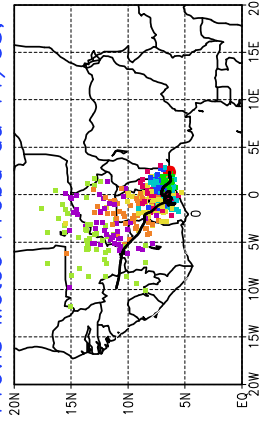

Ballons laches le 12/05/2006 (12 UTC), P = 850hPa

Previs Meteo Proba du 11/05, 12 UTC