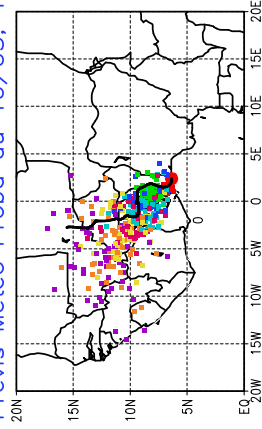

Ballons laches le 12/05/2006 (00 UTC), P = 850hPa

Previs Meteo Proba du 11/05, 12 UTC

Previs Meteo Proba du 10/05, 12 UTC

Previs Meteo Proba du 09/05, 12 UTC

Previs Meteo Proba du 08/05, 12 UTC

Ballons laches le 12/05/2006 (12 UTC), P = 850hPa