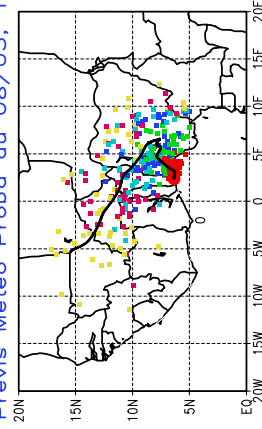

Ballons laches le 12/05/2006 (00 UTC), P = 850hPa

Previs Meteo Proba du 11/05, 12 UTC

Previs Meteo Proba du 10/05, 12 UTC

Previs Meteo Proba du 09/05, 12 UTC

Previs Meteo Proba du 08/05, 12 UTC

Ballons laches le 12/05/2006 (12 UTC), P = 850hPa