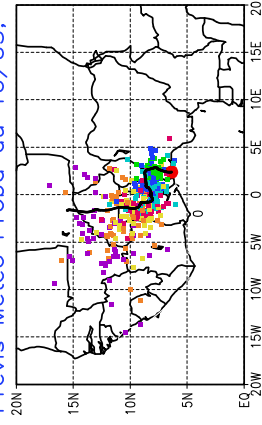

Previs Meteo Proba du 10/05, 12 UTC