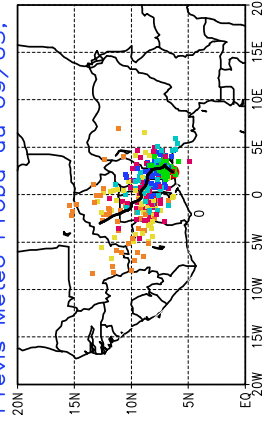

Previs Meteo Proba du 09/05, 12 UTC