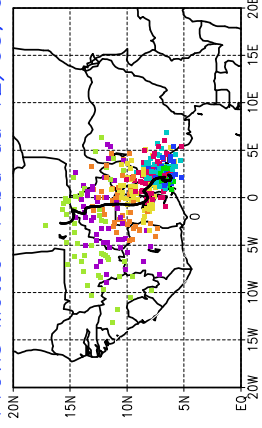

Ballons laches le 12/05/2006 (12 UTC), P = 850hPa

Previs Meteo Proba du 12/05, 00 UTC

Ballons laches le 13/05/2006 (00 UTC), P = 850hPa

Previs Meteo Proba du 12/05, 00 UTC

Previs Meteo Proba du 11/05, 00 UTC