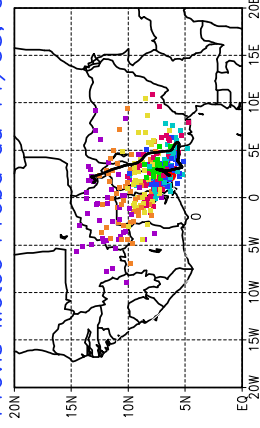

Previs Meteo Proba du 11/05, 00 UTC