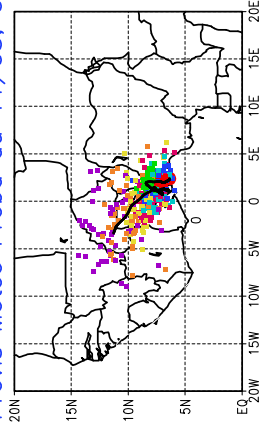

Ballons laches le 12/05/2006 (12 UTC), P = 850hPa

Previs Meteo Proba du 12/05, 00 UTC

Ballons laches le 13/05/2006 (00 UTC), P = 850hPa

Previs Meteo Proba du 12/05, 00 UTC

Previs Meteo Proba du 11/05, 00 UTC