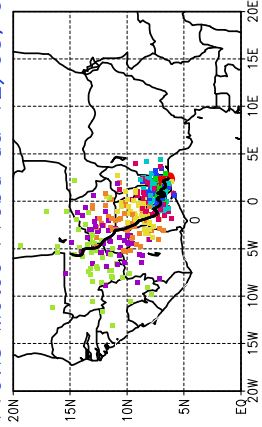

Ballons laches le 12/05/2006 (12 UTC), P = 850hPa

Previs Meteo Proba du 12/05, 00 UTC

Ballons laches le 13/05/2006 (00 UTC), P = 850hPa

Previs Meteo Proba du 12/05, 00 UTC

Previs Meteo Proba du 11/05, 00 UTC