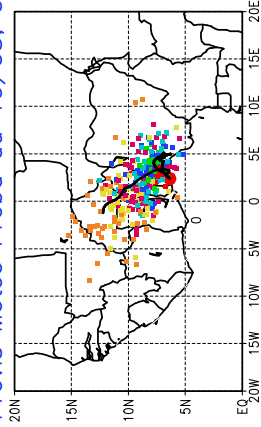

Previs Meteo Proba du 10/05, 00 UTC