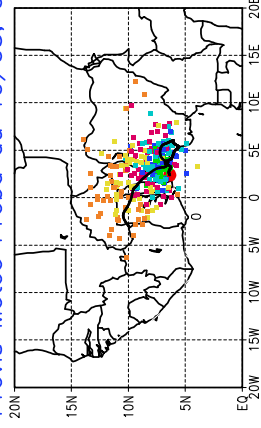

Previs Meteo Proba du 10/05, 00 UTC