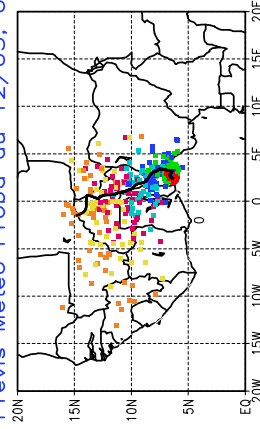

Previs Meteo Proba du 12/05, 00 UTC