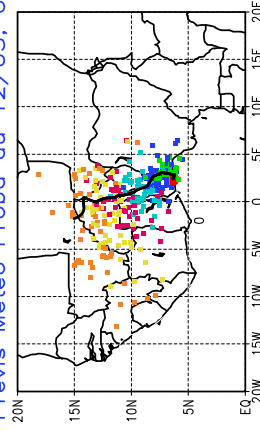

Previs Meteo Proba du 12/05, 00 UTC