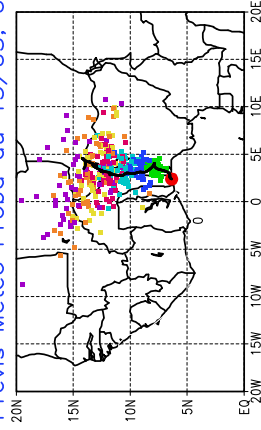

Previs Meteo Proba du 13/05, 00 UTC