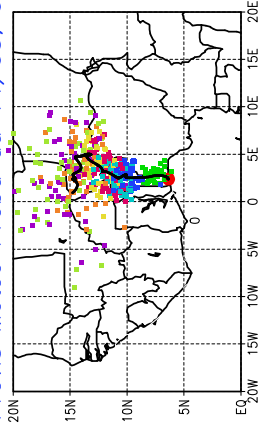

Ballons laches le 14/05/2006 (12 UTC), P = 850hPa

Previs Meteo Proba du 14/05, 00 UTC

Ballons laches le 15/05/2006 (00 UTC), P = 850hPa

Previs Meteo Proba du 14/05, 00 UTC

Previs Meteo Proba du 13/05, 00 UTC