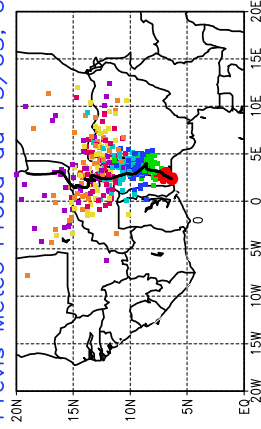

Ballons laches le 14/05/2006 (12 UTC), P = 850hPa

Previs Meteo Proba du 14/05, 00 UTC

Ballons laches le 15/05/2006 (00 UTC), P = 850hPa

Previs Meteo Proba du 14/05, 00 UTC

Previs Meteo Proba du 13/05, 00 UTC