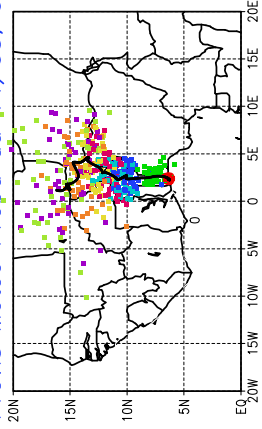

Ballons laches le 14/05/2006 (12 UTC), P = 850hPa

Previs Meteo Proba du 14/05, 00 UTC

Ballons laches le 15/05/2006 (00 UTC), P = 850hPa

Previs Meteo Proba du 14/05, 00 UTC

Previs Meteo Proba du 13/05, 00 UTC