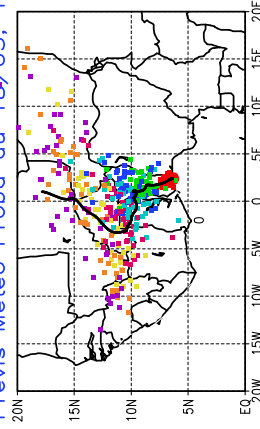

Ballons laches le 20/05/2006 (00 UTC), P = 850hPa

Previs Meteo Proba du 19/05, 12 UTC

Ballons laches le 20/05/2006 (12 UTC), P = 850hPa

Previs Meteo Proba du 19/05, 12 UTC

Previs Meteo Proba du 18/05, 12 UTC