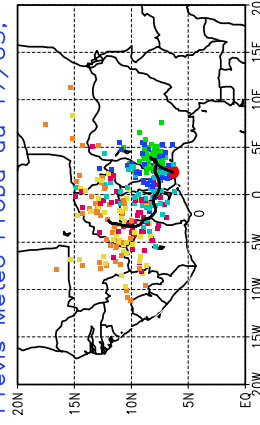

Previs Meteo Proba du 17/05, 12 UTC