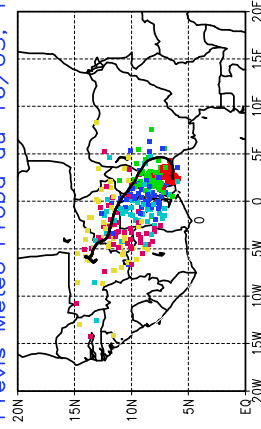

Ballons laches le 20/05/2006 (00 UTC), P = 850hPa

Previs Meteo Proba du 19/05, 12 UTC

Ballons laches le 20/05/2006 (12 UTC), P = 850hPa

Previs Meteo Proba du 19/05, 12 UTC

Previs Meteo Proba du 18/05, 12 UTC

Previs Meteo Proba du 18/05, 12 UTC

Previs Meteo Proba du 17/05, 12 UTC

Previs Meteo Proba du 17/05, 12 UTC

Previs Meteo Proba du 16/05, 12 UTC

Previs Meteo Proba du 16/05, 12 UTC