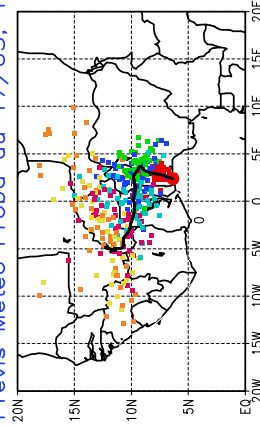

Previs Meteo Proba du 17/05, 12 UTC