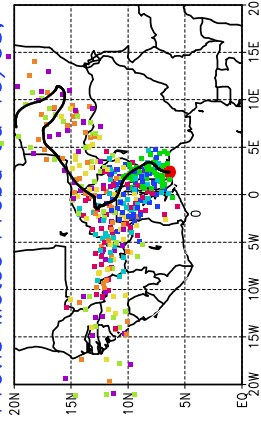

Ballons laches le 20/05/2006 (00 UTC), P = 850hPa

Previs Meteo Proba du 19/05, 12 UTC

Ballons laches le 20/05/2006 (12 UTC), P = 850hPa

Previs Meteo Proba du 19/05, 12 UTC

Previs Meteo Proba du 18/05, 12 UTC