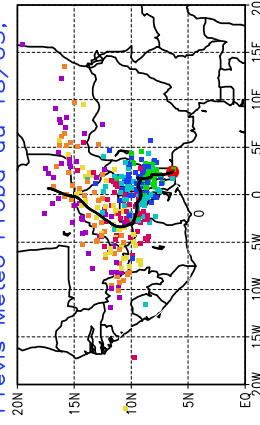

Previs Meteo Proba du 18/05, 12 UTC