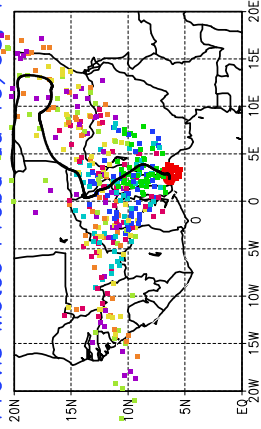

Ballons laches le 20/05/2006 (00 UTC), P = 850hPa

Previs Meteo Proba du 19/05, 12 UTC

Ballons laches le 20/05/2006 (12 UTC), P = 850hPa

Previs Meteo Proba du 19/05, 12 UTC

Previs Meteo Proba du 18/05, 12 UTC