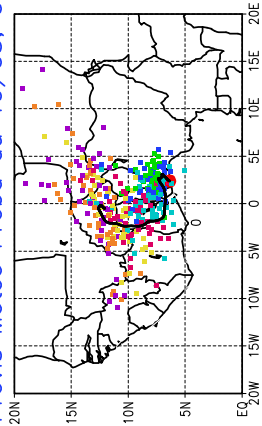

Previs Meteo Proba du 19/05, 00 UTC