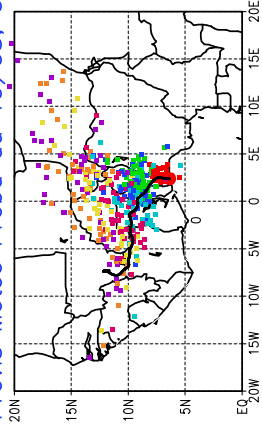

Ballons laches le 20/05/2006 (12 UTC), P = 850hPa

Previs Meteo Proba du 20/05, 00 UTC

Ballons laches le 21/05/2006 (00 UTC), P = 850hPa

Previs Meteo Proba du 21/05, 00 UTC

Previs Meteo Proba du 19/05, 00 UTC