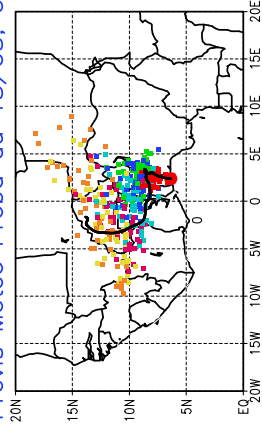

Previs Meteo Proba du 18/05, 00 UTC