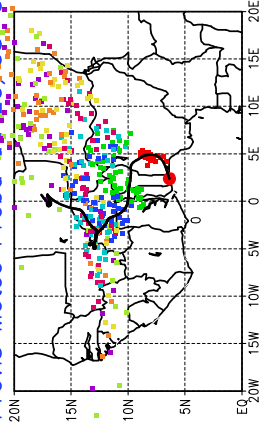

Ballons laches le 20/05/2006 (12 UTC), P = 850hPa

Previs Meteo Proba du 20/05, 00 UTC

Ballons laches le 21/05/2006 (00 UTC), P = 850hPa

Previs Meteo Proba du 21/05, 00 UTC

Previs Meteo Proba du 19/05, 00 UTC