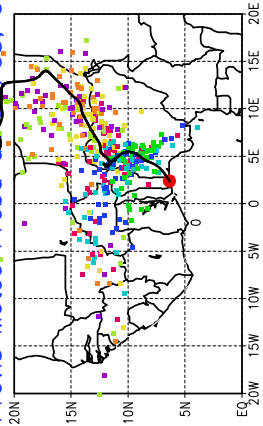

Ballons laches le 20/05/2006 (12 UTC), P = 850hPa

Previs Meteo Proba du 20/05, 00 UTC

Ballons laches le 21/05/2006 (00 UTC), P = 850hPa

Previs Meteo Proba du 21/05, 00 UTC

Previs Meteo Proba du 19/05, 00 UTC