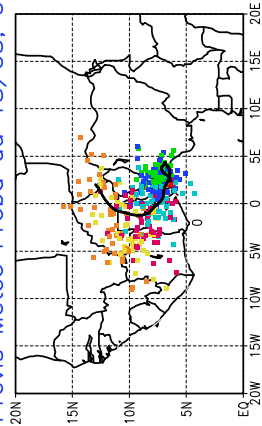

Previs Meteo Proba du 18/05, 00 UTC