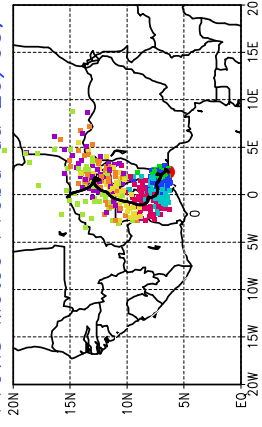

Ballons laches le 21/05/2006 (00 UTC), P = 850hPa

Previs Meteo Proba du 20/05, 12 UTC

Ballons laches le 21/05/2006 (12 UTC), P = 850hPa

Previs Meteo Proba du 20/05, 12 UTC

Previs Meteo Proba du 19/05, 12 UTC