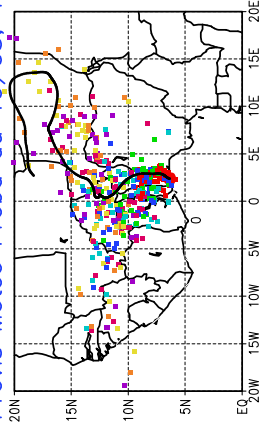

Ballons laches le 21/05/2006 (00 UTC), P = 850hPa

Previs Meteo Proba du 20/05, 12 UTC

Ballons laches le 21/05/2006 (12 UTC), P = 850hPa

Previs Meteo Proba du 20/05, 12 UTC

Previs Meteo Proba du 19/05, 12 UTC