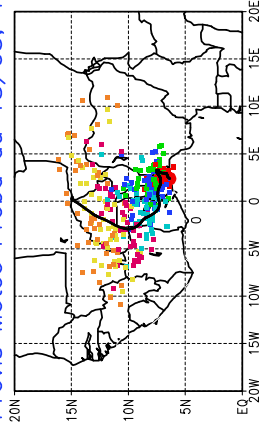

Previs Meteo Proba du 18/05, 12 UTC