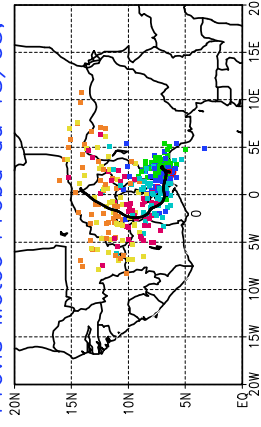

Previs Meteo Proba du 18/05, 12 UTC