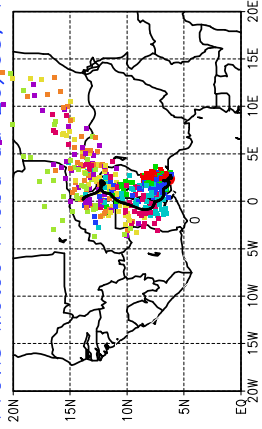

Ballons laches le 21/05/2006 (00 UTC), P = 850hPa

Previs Meteo Proba du 20/05, 12 UTC

Ballons laches le 21/05/2006 (12 UTC), P = 850hPa

Previs Meteo Proba du 20/05, 12 UTC

Previs Meteo Proba du 19/05, 12 UTC