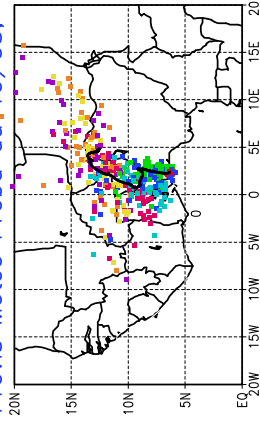

Previs Meteo Proba du 19/05, 12 UTC