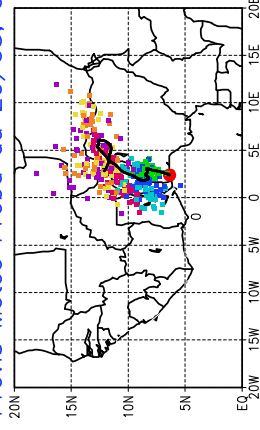

Previs Meteo Proba du 20/05, 00 UTC