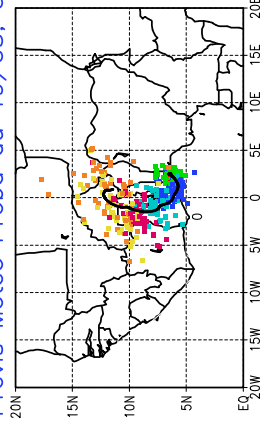

Previs Meteo Proba du 19/05, 00 UTC