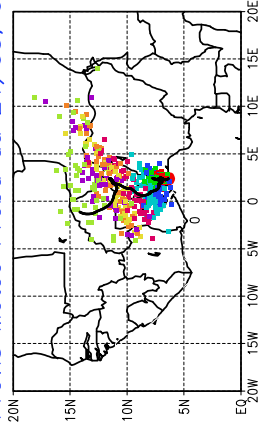

Ballons laches le 21/05/2006 (12 UTC), P = 850hPa

Previs Meteo Proba du 21/05, 00 UTC

Ballons laches le 22/05/2006 (00 UTC), P = 850hPa

Previs Meteo Proba du 21/05, 00 UTC

Previs Meteo Proba du 20/05, 00 UTC