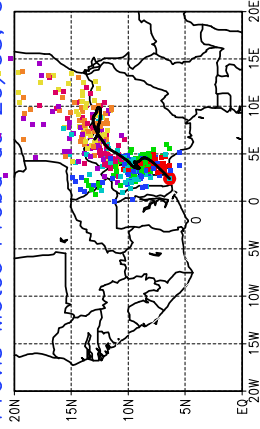

Ballons laches le 21/05/2006 (12 UTC), P = 850hPa

Previs Meteo Proba du 21/05, 00 UTC

Ballons laches le 22/05/2006 (00 UTC), P = 850hPa

Previs Meteo Proba du 21/05, 00 UTC

Previs Meteo Proba du 20/05, 00 UTC