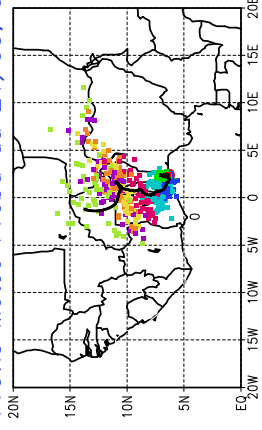

Ballons laches le 21/05/2006 (12 UTC), P = 850hPa

Previs Meteo Proba du 21/05, 00 UTC

Ballons laches le 22/05/2006 (00 UTC), P = 850hPa

Previs Meteo Proba du 21/05, 00 UTC

Previs Meteo Proba du 20/05, 00 UTC