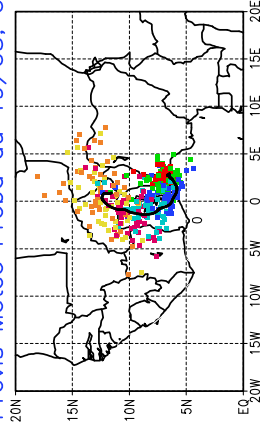

Previs Meteo Proba du 19/05, 00 UTC