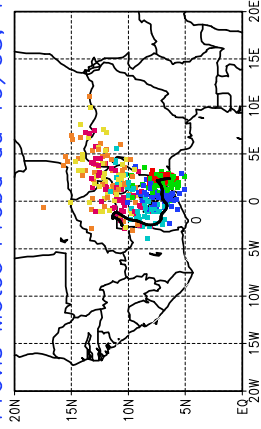

Previs Meteo Proba du 19/05, 12 UTC