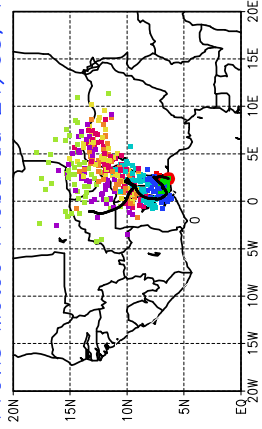

Ballons laches le 22/05/2006 (00 UTC), P = 850hPa

Previs Meteo Proba du 21/05, 12 UTC

Ballons laches le 22/05/2006 (12 UTC), P = 850hPa

Previs Meteo Proba du 21/05, 12 UTC

Previs Meteo Proba du 20/05, 12 UTC