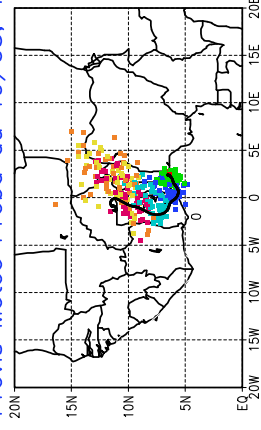

Previs Meteo Proba du 19/05, 12 UTC