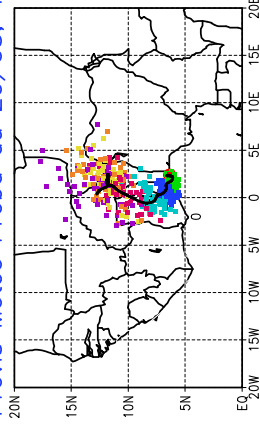

Previs Meteo Proba du 20/05, 12 UTC