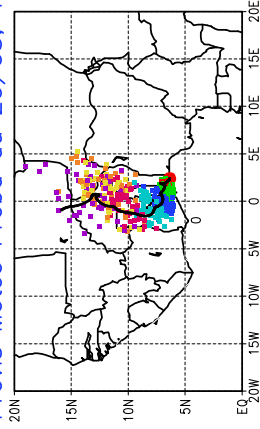

Ballons laches le 22/05/2006 (00 UTC), P = 850hPa

Previs Meteo Proba du 21/05, 12 UTC

Ballons laches le 22/05/2006 (12 UTC), P = 850hPa

Previs Meteo Proba du 21/05, 12 UTC

Previs Meteo Proba du 20/05, 12 UTC