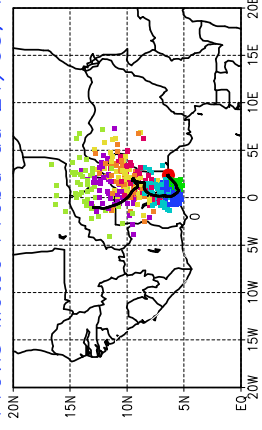

Ballons laches le 22/05/2006 (00 UTC), P = 850hPa

Previs Meteo Proba du 21/05, 12 UTC

Ballons laches le 22/05/2006 (12 UTC), P = 850hPa

Previs Meteo Proba du 21/05, 12 UTC

Previs Meteo Proba du 20/05, 12 UTC