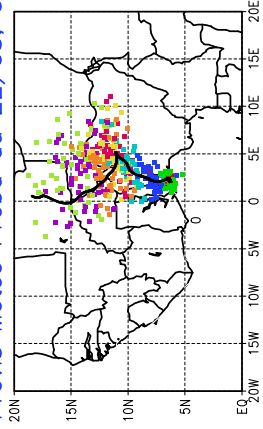

Ballons laches le 22/05/2006 (12 UTC), P = 850hPa

Previs Meteo Proba du 22/05, 00 UTC

Previs Meteo Proba du 21/05, 00 UTC

Previs Meteo Proba du 20/05, 00 UTC

Previs Meteo Proba du 19/05, 00 UTC

Ballons laches le 23/05/2006 (00 UTC), P = 850hPa