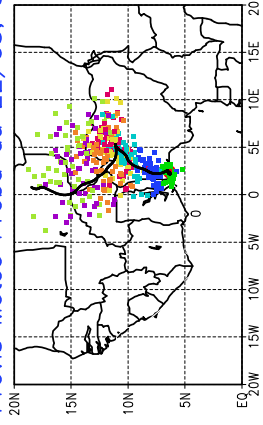

Ballons laches le 23/05/2006 (00 UTC), P = 850hPa

Previs Meteo Proba du 22/05, 00 UTC