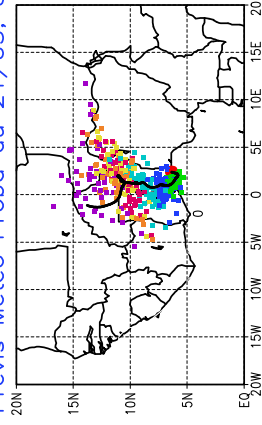

Previs Meteo Proba du 21/05, 00 UTC