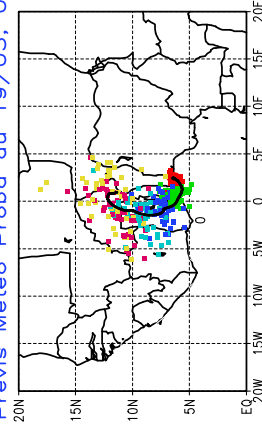

Ballons laches le 22/05/2006 (12 UTC), P = 850hPa

Previs Meteo Proba du 22/05, 00 UTC

Previs Meteo Proba du 21/05, 00 UTC

Previs Meteo Proba du 20/05, 00 UTC

Previs Meteo Proba du 19/05, 00 UTC

Ballons laches le 23/05/2006 (00 UTC), P = 850hPa