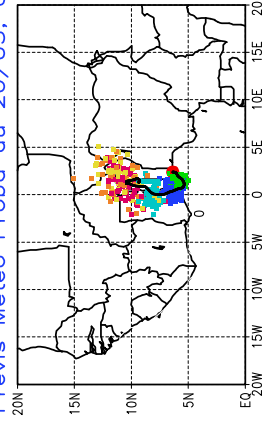

Previs Meteo Proba du 20/05, 00 UTC