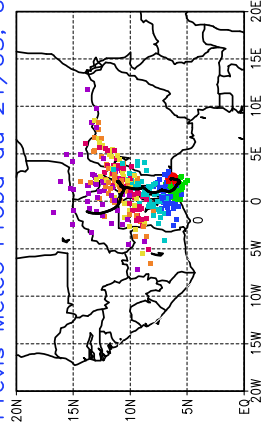

Ballons laches le 22/05/2006 (12 UTC), P = 850hPa

Previs Meteo Proba du 22/05, 00 UTC

Previs Meteo Proba du 21/05, 00 UTC

Previs Meteo Proba du 20/05, 00 UTC

Previs Meteo Proba du 19/05, 00 UTC

Ballons laches le 23/05/2006 (00 UTC), P = 850hPa