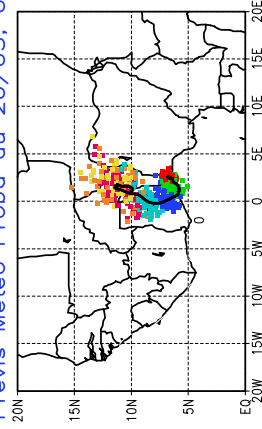

Ballons laches le 22/05/2006 (12 UTC), P = 850hPa

Previs Meteo Proba du 22/05, 00 UTC

Previs Meteo Proba du 21/05, 00 UTC

Previs Meteo Proba du 20/05, 00 UTC

Previs Meteo Proba du 19/05, 00 UTC

Ballons laches le 23/05/2006 (00 UTC), P = 850hPa