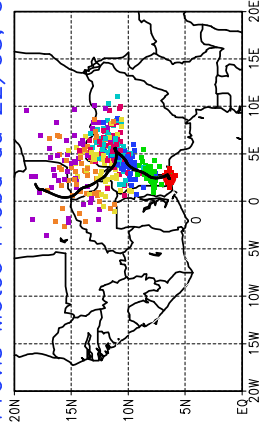

Ballons laches le 23/05/2006 (12 UTC), P = 850hPa

Previs Meteo Proba du 23/05, 00 UTC

Ballons laches le 24/05/2006 (00 UTC), P = 850hPa

Previs Meteo Proba du 23/05, 00 UTC

Previs Meteo Proba du 22/05, 00 UTC