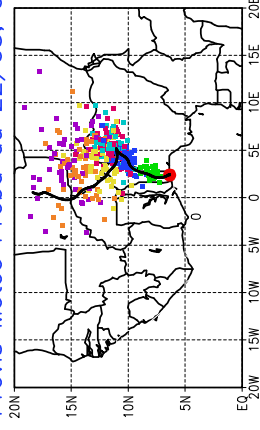

Previs Meteo Proba du 22/05, 00 UTC