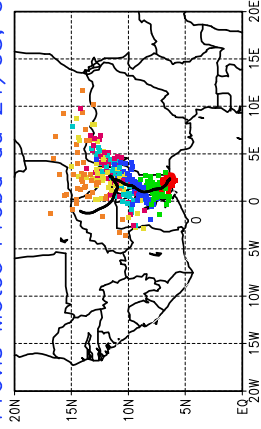

Previs Meteo Proba du 21/05, 00 UTC