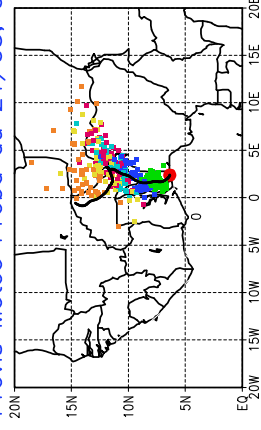

Previs Meteo Proba du 21/05, 00 UTC