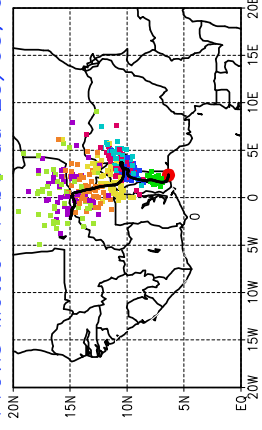

Ballons laches le 23/05/2006 (12 UTC), P = 850hPa

Previs Meteo Proba du 23/05, 00 UTC

Ballons laches le 24/05/2006 (00 UTC), P = 850hPa

Previs Meteo Proba du 23/05, 00 UTC

Previs Meteo Proba du 22/05, 00 UTC