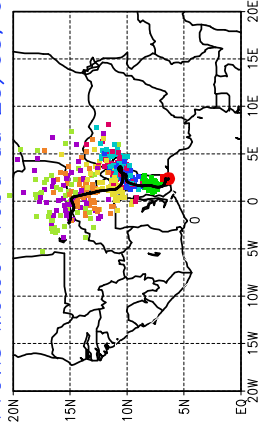

Ballons laches le 23/05/2006 (12 UTC), P = 850hPa

Previs Meteo Proba du 23/05, 00 UTC

Ballons laches le 24/05/2006 (00 UTC), P = 850hPa

Previs Meteo Proba du 23/05, 00 UTC

Previs Meteo Proba du 22/05, 00 UTC