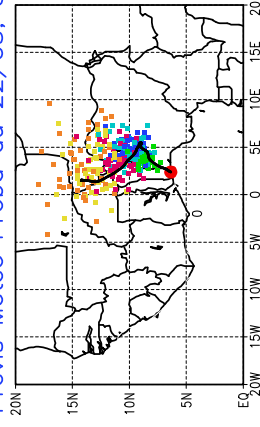

Previs Meteo Proba du 22/05, 00 UTC