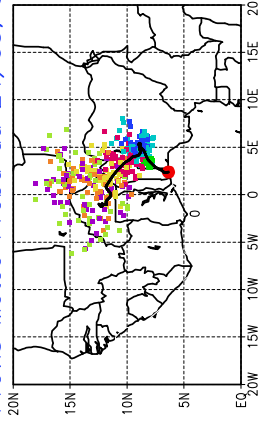

Ballons laches le 25/05/2006 (00 UTC), P = 850hPa

Previs Meteo Proba du 24/05, 00 UTC