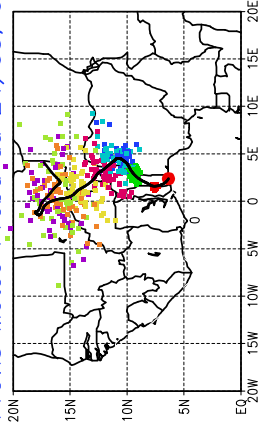

Ballons laches le 24/05/2006 (12 UTC), P = 850hPa

Previs Meteo Proba du 24/05, 00 UTC

Previs Meteo Probg du 23/05, 00 UTC

Previs Meteo Proba du 22/05, 00 UTC

Previs Meteo Proba du 21/05, 00 UTC

Ballons laches le 25/05/2006 (00 UTC), P = 850hPa