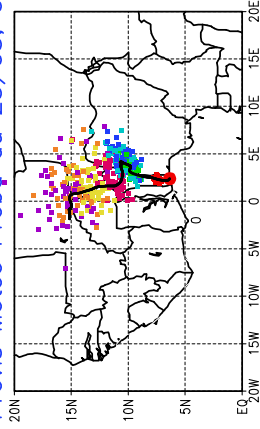

Ballons laches le 24/05/2006 (12 UTC), P = 850hPa

Previs Meteo Proba du 24/05, 00 UTC

Previs Meteo Probg du 23/05, 00 UTC

Previs Meteo Proba du 22/05, 00 UTC

Previs Meteo Proba du 21/05, 00 UTC

Ballons laches le 25/05/2006 (00 UTC), P = 850hPa