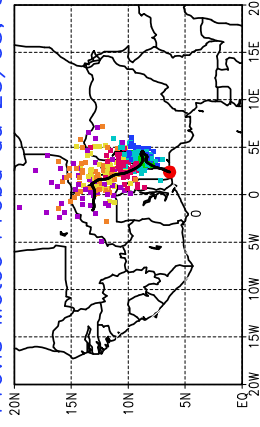

Previs Meteo Proba du 23/05, 00 UTC