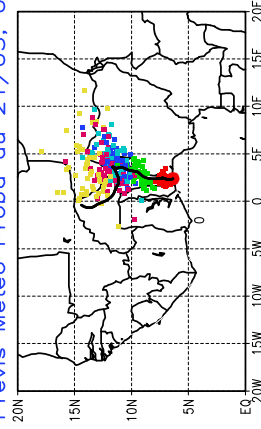

Ballons laches le 24/05/2006 (12 UTC), P = 850hPa

Previs Meteo Proba du 24/05, 00 UTC

Previs Meteo Probg du 23/05, 00 UTC

Previs Meteo Proba du 22/05, 00 UTC

Previs Meteo Proba du 21/05, 00 UTC

Ballons laches le 25/05/2006 (00 UTC), P = 850hPa