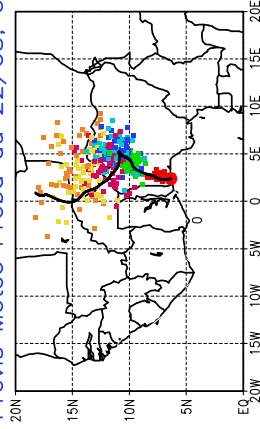

Ballons laches le 24/05/2006 (12 UTC), P = 850hPa

Previs Meteo Proba du 24/05, 00 UTC

Previs Meteo Probg du 23/05, 00 UTC

Previs Meteo Proba du 22/05, 00 UTC

Previs Meteo Proba du 21/05, 00 UTC

Ballons laches le 25/05/2006 (00 UTC), P = 850hPa