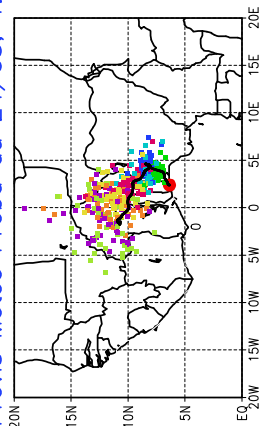

Ballons laches le 25/05/2006 (00 UTC), P = 850hPa

Previs Meteo Proba du 24/05, 12 UTC

Ballons laches le 25/05/2006 (12 UTC), P = 850hPa

Previs Meteo Proba du 24/05, 12 UTC

Previs Meteo Proba du 23/05, 12 UTC