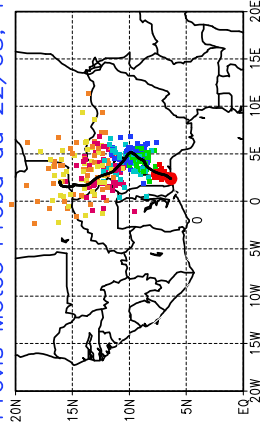

Previs Meteo Proba du 22/05, 12 UTC