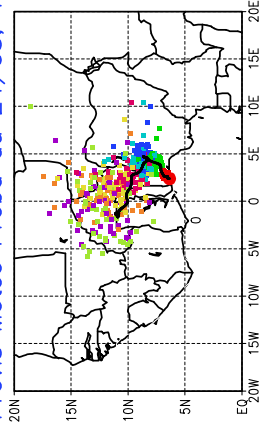

Ballons laches le 25/05/2006 (00 UTC), P = 850hPa

Previs Meteo Proba du 24/05, 12 UTC

Ballons laches le 25/05/2006 (12 UTC), P = 850hPa

Previs Meteo Proba du 24/05, 12 UTC

Previs Meteo Proba du 23/05, 12 UTC