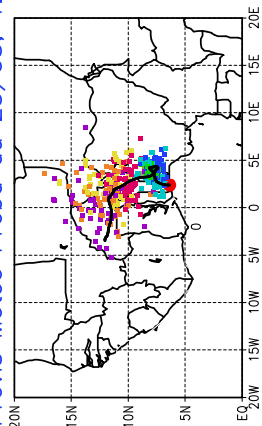

Previs Meteo Proba du 23/05, 12 UTC