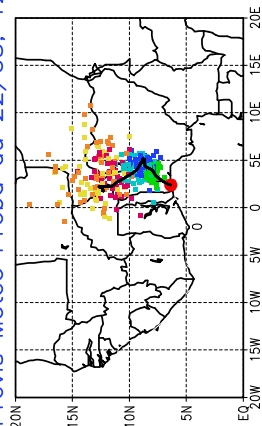

Previs Meteo Proba du 22/05, 12 UTC