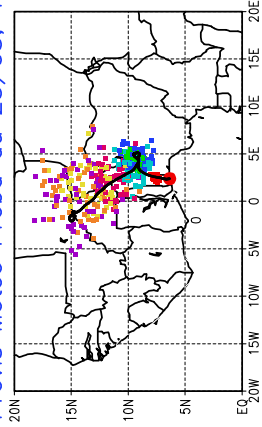

Ballons laches le 25/05/2006 (00 UTC), P = 850hPa

Previs Meteo Proba du 24/05, 12 UTC

Ballons laches le 25/05/2006 (12 UTC), P = 850hPa

Previs Meteo Proba du 24/05, 12 UTC

Previs Meteo Proba du 23/05, 12 UTC