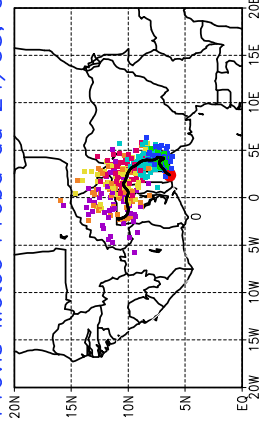

Previs Meteo Proba du 24/05, 00 UTC