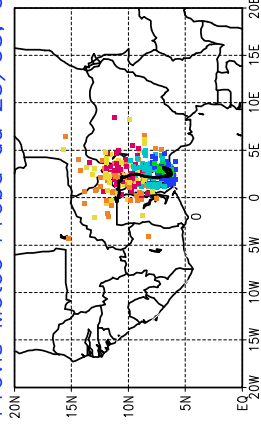

Previs Meteo Proba du 23/05, 00 UTC