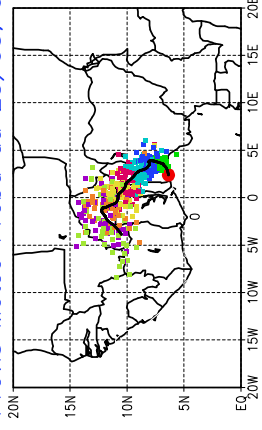

Ballons laches le 25/05/2006 (12 UTC), P = 850hPa

Previs Meteo Proba du 25/05, 00 UTC

Ballons laches le 26/05/2006 (00 UTC), P = 850hPa

Previs Meteo Proba du 25/05, 00 UTC

Previs Meteo Proba du 24/05, 00 UTC