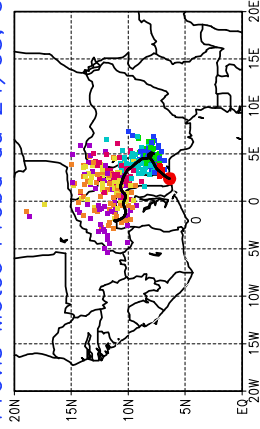

Ballons laches le 25/05/2006 (12 UTC), P = 850hPa

Previs Meteo Proba du 25/05, 00 UTC

Ballons laches le 26/05/2006 (00 UTC), P = 850hPa

Previs Meteo Proba du 25/05, 00 UTC

Previs Meteo Proba du 24/05, 00 UTC