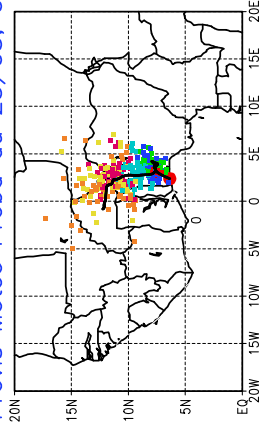

Previs Meteo Proba du 23/05, 00 UTC