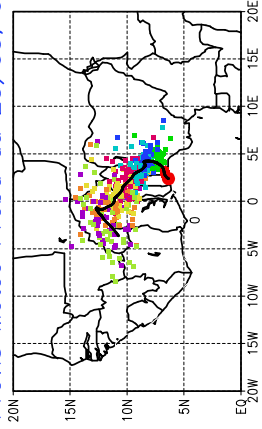

Ballons laches le 25/05/2006 (12 UTC), P = 850hPa

Previs Meteo Proba du 25/05, 00 UTC

Ballons laches le 26/05/2006 (00 UTC), P = 850hPa

Previs Meteo Proba du 25/05, 00 UTC

Previs Meteo Proba du 24/05, 00 UTC