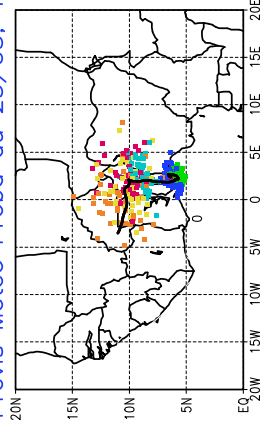

Previs Meteo Proba du 23/05, 12 UTC