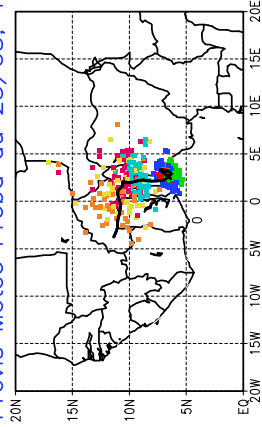

Previs Meteo Proba du 23/05, 12 UTC