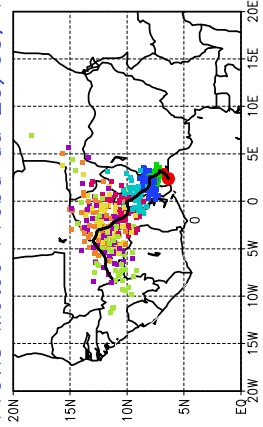

Ballons laches le 26/05/2006 (00 UTC), P = 850hPa
Previs Meteo Proba du 25/05, 12 UTC

Ballons laches le 26/05/2006 (12 UTC), P = 850hPa
Previs Meteo Proba du 25/05, 12 UTC

Previs Meteo Proba du 24/05, 12 UTC