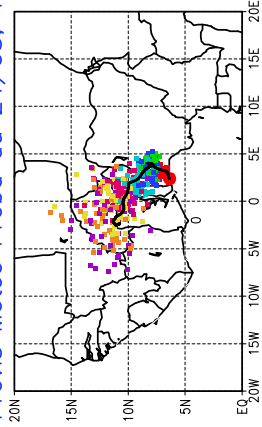

Ballons laches le 26/05/2006 (00 UTC), P = 850hPa
Previs Meteo Proba du 25/05, 12 UTC

Ballons laches le 26/05/2006 (12 UTC), P = 850hPa
Previs Meteo Proba du 25/05, 12 UTC

Previs Meteo Proba du 24/05, 12 UTC