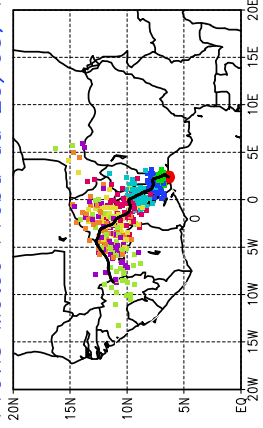

Ballons laches le 26/05/2006 (00 UTC), P = 850hPa
Previs Meteo Proba du 25/05, 12 UTC

Ballons laches le 26/05/2006 (12 UTC), P = 850hPa
Previs Meteo Proba du 25/05, 12 UTC

Previs Meteo Proba du 24/05, 12 UTC