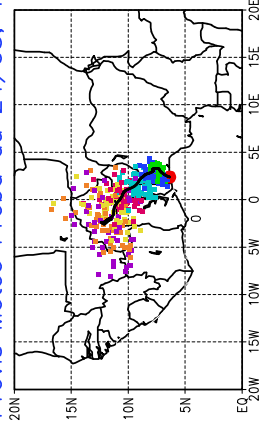

Previs Meteo Proba du 24/05, 12 UTC