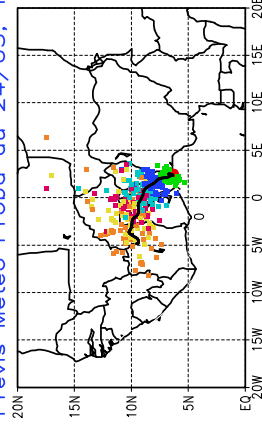

Previs Meteo Proba du 24/05, 12 UTC