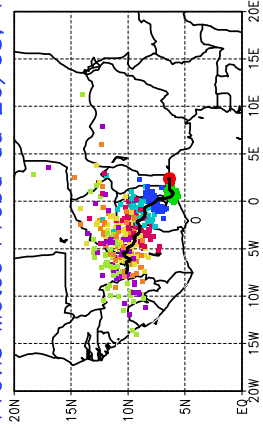

Ballons laches le 27/05/2006 (00 UTC), P = 850hPa

Previs Meteo Proba du 26/05, 12 UTC

Ballons laches le 27/05/2006 (12 UTC), P = 850hPa

Previs Meteo Proba du 26/05, 12 UTC

Previs Meteo Proba du 25/05, 12 UTC