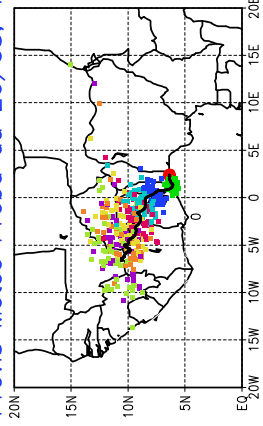

Ballons laches le 27/05/2006 (00 UTC), P = 850hPa

Previs Meteo Proba du 26/05, 12 UTC

Ballons laches le 27/05/2006 (12 UTC), P = 850hPa

Previs Meteo Proba du 26/05, 12 UTC

Previs Meteo Proba du 25/05, 12 UTC