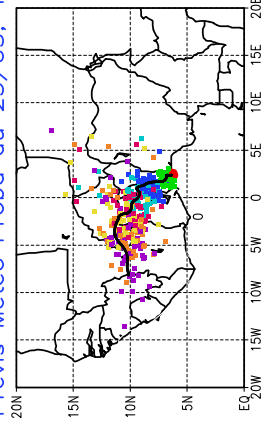

Previs Meteo Proba du 25/05, 12 UTC