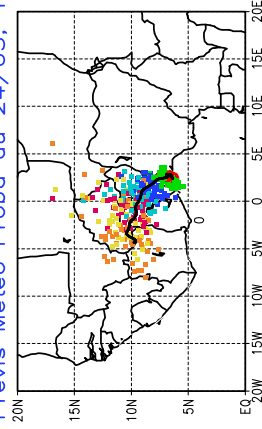

Previs Meteo Proba du 24/05, 12 UTC