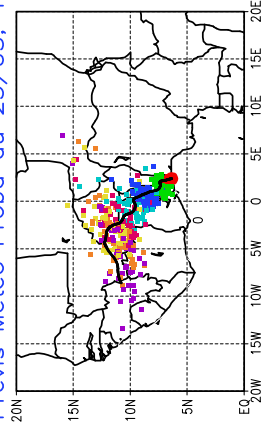

Ballons laches le 27/05/2006 (00 UTC), P = 850hPa

Previs Meteo Proba du 26/05, 12 UTC

Ballons laches le 27/05/2006 (12 UTC), P = 850hPa

Previs Meteo Proba du 26/05, 12 UTC

Previs Meteo Proba du 25/05, 12 UTC