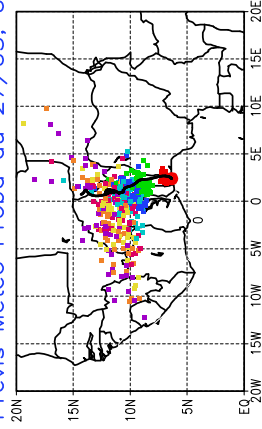

Ballons laches le 28/05/2006 (12 UTC), P = 850hPa

Previs Meteo Proba du 28/05, 00 UTC

Previs Meteo Proba du 27/05, 00 UTC

Previs Meteo Proba du 26/05, 00 UTC

Previs Meteo Proba du 25/05, 00 UTC

Ballons laches le 29/05/2006 (00 UTC), P = 850hPa