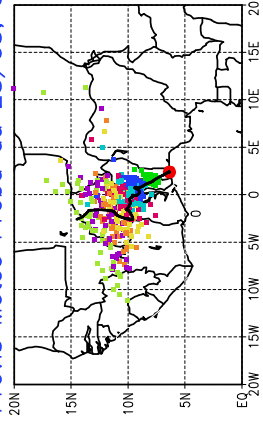

Ballons laches le 29/05/2006 (00 UTC), P = 850hPa

Previs Meteo Proba du 28/05, 00 UTC