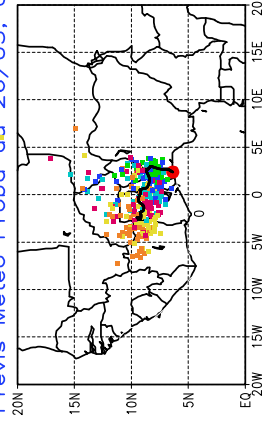

Previs Meteo Proba du 26/05, 00 UTC