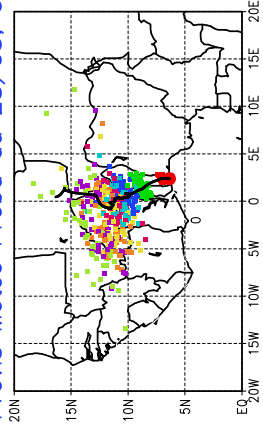

Ballons laches le 28/05/2006 (12 UTC), P = 850hPa

Previs Meteo Proba du 28/05, 00 UTC

Previs Meteo Proba du 27/05, 00 UTC

Previs Meteo Proba du 26/05, 00 UTC

Previs Meteo Proba du 25/05, 00 UTC

Ballons laches le 29/05/2006 (00 UTC), P = 850hPa