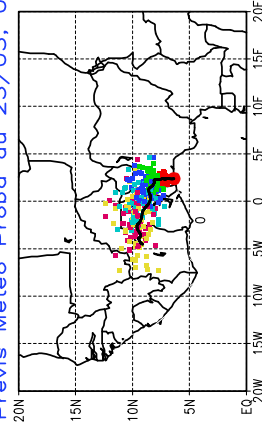

Ballons laches le 28/05/2006 (12 UTC), P = 850hPa

Previs Meteo Proba du 28/05, 00 UTC

Previs Meteo Proba du 27/05, 00 UTC

Previs Meteo Proba du 26/05, 00 UTC

Previs Meteo Proba du 25/05, 00 UTC

Ballons laches le 29/05/2006 (00 UTC), P = 850hPa