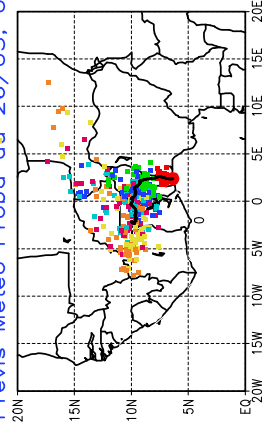

Ballons laches le 28/05/2006 (12 UTC), P = 850hPa

Previs Meteo Proba du 28/05, 00 UTC

Previs Meteo Proba du 27/05, 00 UTC

Previs Meteo Proba du 26/05, 00 UTC

Previs Meteo Proba du 25/05, 00 UTC

Ballons laches le 29/05/2006 (00 UTC), P = 850hPa