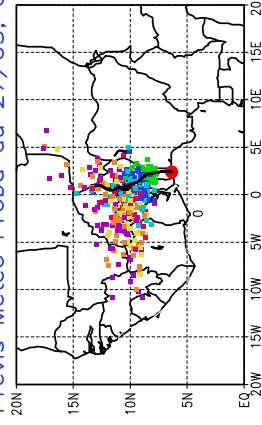

Previs Meteo Proba du 27/05, 00 UTC