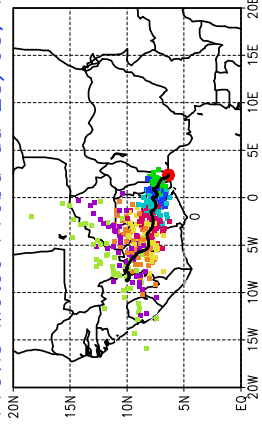

Ballons laches le 29/05/2006 (00 UTC), P = 850hPa

Previs Meteo Proba du 28/05, 12 UTC

Ballons laches le 29/05/2006 (12 UTC), P = 850hPa

Previs Meteo Proba du 28/05, 12 UTC

Previs Meteo Proba du 27/05, 12 UTC