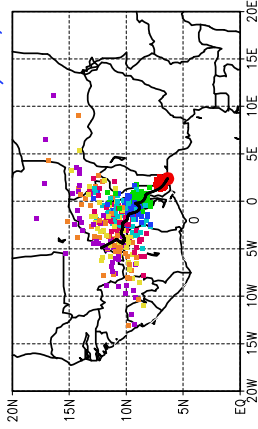

Ballons laches le 29/05/2006 (00 UTC), P = 850hPa

Previs Meteo Proba du 28/05, 12 UTC

Ballons laches le 29/05/2006 (12 UTC), P = 850hPa

Previs Meteo Proba du 28/05, 12 UTC

Previs Meteo Proba du 27/05, 12 UTC