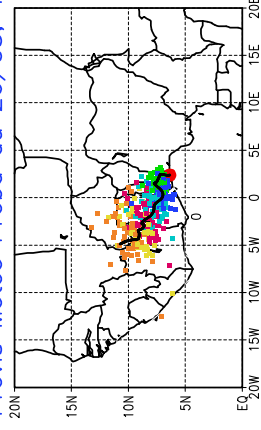

Previs Meteo Proba du 26/05, 12 UTC