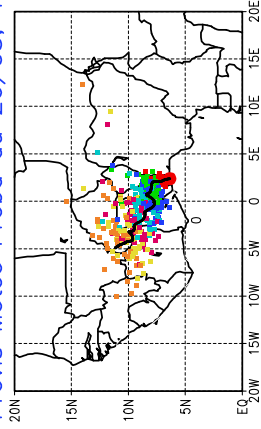

Previs Meteo Proba du 26/05, 12 UTC