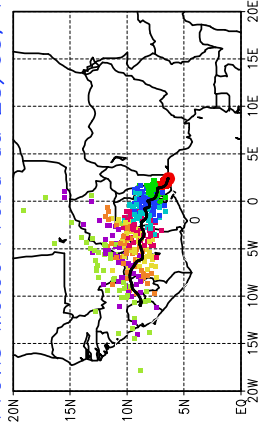

Ballons laches le 29/05/2006 (00 UTC), P = 850hPa

Previs Meteo Proba du 28/05, 12 UTC

Ballons laches le 29/05/2006 (12 UTC), P = 850hPa

Previs Meteo Proba du 28/05, 12 UTC

Previs Meteo Proba du 27/05, 12 UTC