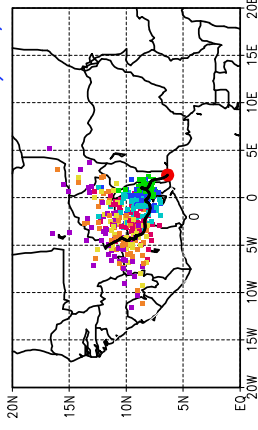

Previs Meteo Proba du 27/05, 12 UTC