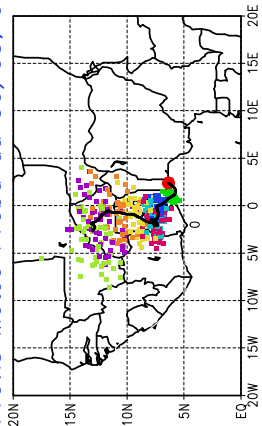

Ballons laches le 31/05/2006 (00 UTC), P = 850hPa

Previs Meteo Proba du 30/05, 00 UTC