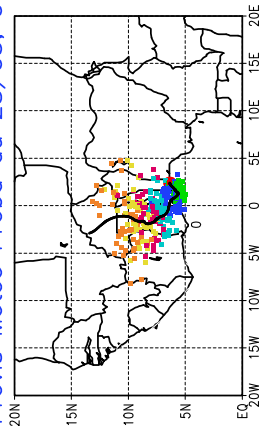

Previs Meteo Proba du 28/05, 00 UTC