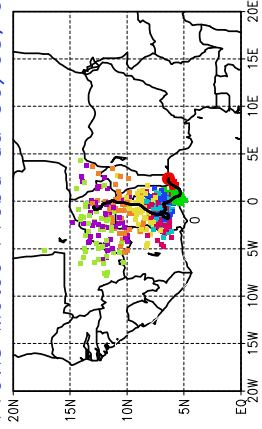

Ballons laches le 30/05/2006 (12 UTC), P = 850hPa

Previs Meteo Proba du 30/05, 00 UTC

Previs Meteo Proba du 29/05, 00 UTC

Previs Meteo Proba du 28/05, 00 UTC

Previs Meteo Proba du 27/05, 00 UTC

Ballons laches le 31/05/2006 (00 UTC), P = 850hPa