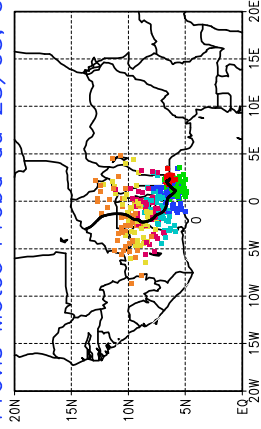

Ballons laches le 30/05/2006 (12 UTC), P = 850hPa

Previs Meteo Proba du 30/05, 00 UTC

Previs Meteo Proba du 29/05, 00 UTC

Previs Meteo Proba du 28/05, 00 UTC

Previs Meteo Proba du 27/05, 00 UTC

Ballons laches le 31/05/2006 (00 UTC), P = 850hPa