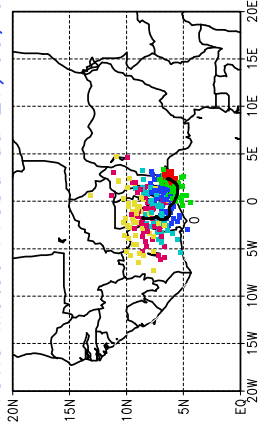

Ballons laches le 30/05/2006 (12 UTC), P = 850hPa

Previs Meteo Proba du 30/05, 00 UTC

Previs Meteo Proba du 29/05, 00 UTC

Previs Meteo Proba du 28/05, 00 UTC

Previs Meteo Proba du 27/05, 00 UTC

Ballons laches le 31/05/2006 (00 UTC), P = 850hPa