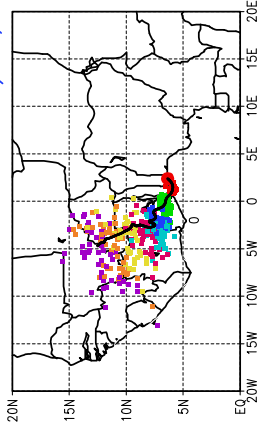

Ballons laches le 31/05/2006 (00 UTC), P = 850hPa

Previs Meteo Proba du 30/05, 12 UTC

Ballons laches le 31/05/2006 (12 UTC), P = 850hPa

Previs Meteo Proba du 30/05, 12 UTC

Previs Meteo Proba du 29/05, 12 UTC