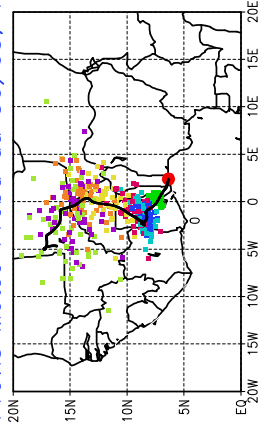

Ballons laches le 31/05/2006 (00 UTC), P = 850hPa

Previs Meteo Proba du 30/05, 12 UTC

Ballons laches le 31/05/2006 (12 UTC), P = 850hPa

Previs Meteo Proba du 30/05, 12 UTC

Previs Meteo Proba du 29/05, 12 UTC