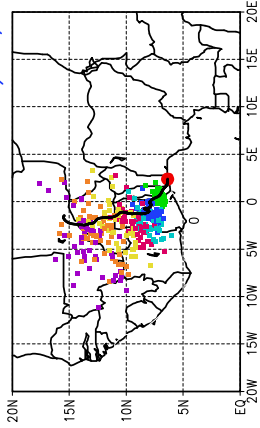

Previs Meteo Proba du 29/05, 12 UTC