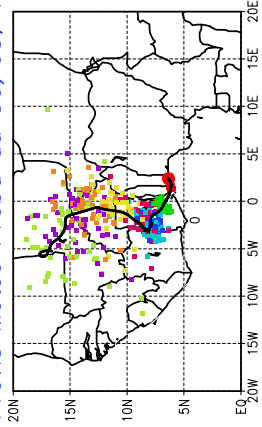

Ballons laches le 31/05/2006 (00 UTC), P = 850hPa

Previs Meteo Proba du 30/05, 12 UTC

Ballons laches le 31/05/2006 (12 UTC), P = 850hPa

Previs Meteo Proba du 30/05, 12 UTC

Previs Meteo Proba du 29/05, 12 UTC