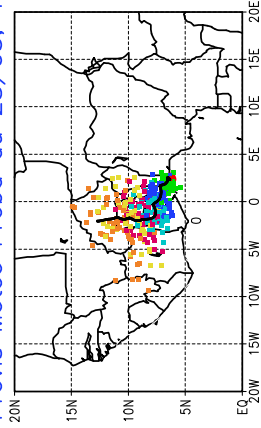

Previs Meteo Proba du 28/05, 12 UTC