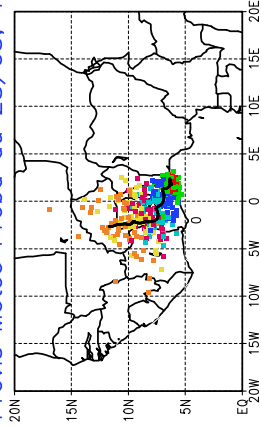

Previs Meteo Proba du 28/05, 12 UTC