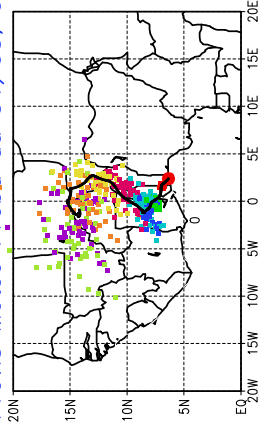

Ballons laches le 31/05/2006 (12 UTC), P = 850hPa

Previs Meteo Proba du 31/05, 00 UTC

Previs Meteo Proba du 30/05, 00 UTC

Previs Meteo Proba du 29/05, 00 UTC

Previs Meteo Proba du 28/05, 00 UTC

Ballons laches le 01/06/2006 (00 UTC), P = 850hPa