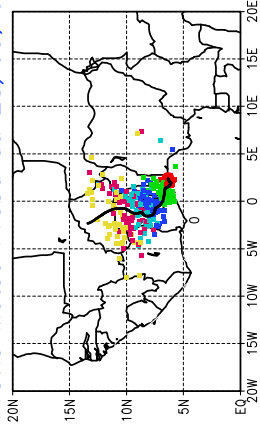

Ballons laches le 31/05/2006 (12 UTC), P = 850hPa

Previs Meteo Proba du 31/05, 00 UTC

Previs Meteo Proba du 30/05, 00 UTC

Previs Meteo Proba du 29/05, 00 UTC

Previs Meteo Proba du 28/05, 00 UTC

Ballons laches le 01/06/2006 (00 UTC), P = 850hPa