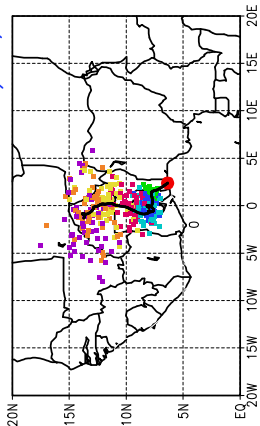

Previs Meteo Proba du 30/05, 00 UTC