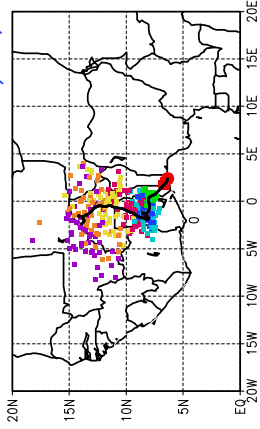

Ballons laches le 31/05/2006 (12 UTC), P = 850hPa

Previs Meteo Proba du 31/05, 00 UTC

Previs Meteo Proba du 30/05, 00 UTC

Previs Meteo Proba du 29/05, 00 UTC

Previs Meteo Proba du 28/05, 00 UTC

Ballons laches le 01/06/2006 (00 UTC), P = 850hPa