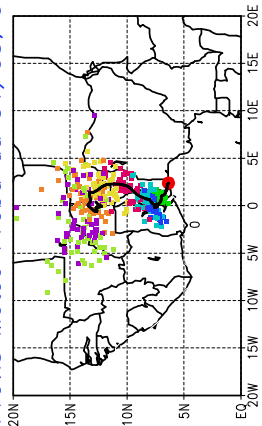

Ballons laches le 01/06/2006 (00 UTC), P = 850hPa

Previs Meteo Proba du 31/05, 00 UTC