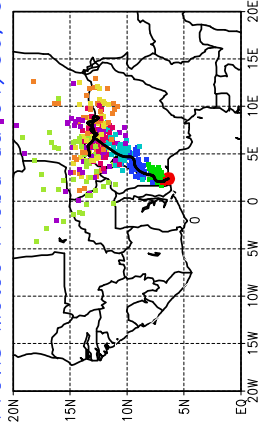

Ballons laches le 01/06/2006 (12. UTC), P = 850hPa
Previs Meteo Proba du 01/06, 00 UTC

Ballons laches le 02/06/2006 (00 UTC), P = 850hPa
Previs Meteo Proba du 01/06, 00 UTC

Previs Meteo Proba du 31/05, 00 UTC