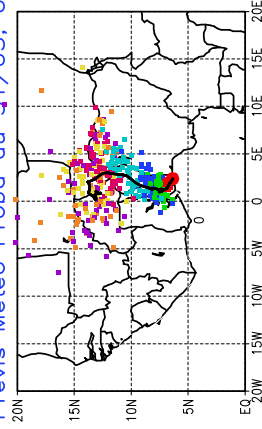

Ballons laches le 01/06/2006 (12. UTC), P = 850hPa
Previs Meteo Proba du 01/06, 00 UTC

Ballons laches le 02/06/2006 (00 UTC), P = 850hPa
Previs Meteo Proba du 01/06, 00 UTC

Previs Meteo Proba du 31/05, 00 UTC