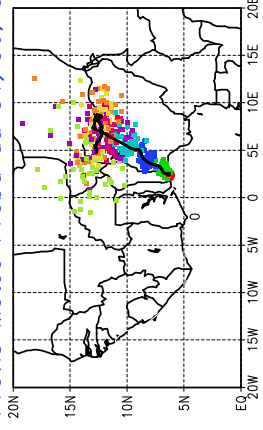

Ballons laches le 01/06/2006 (12. UTC), P = 850hPa
Previs Meteo Proba du 01/06, 00 UTC

Ballons laches le 02/06/2006 (00 UTC), P = 850hPa
Previs Meteo Proba du 01/06, 00 UTC

Previs Meteo Proba du 31/05, 00 UTC