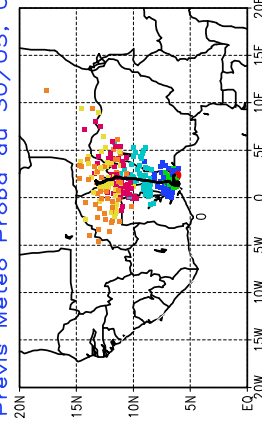

Previs Meteo Proba du 30/05, 00 UTC