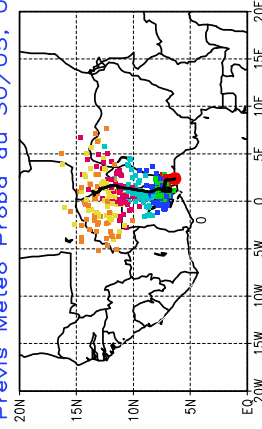

Previs Meteo Proba du 30/05, 00 UTC