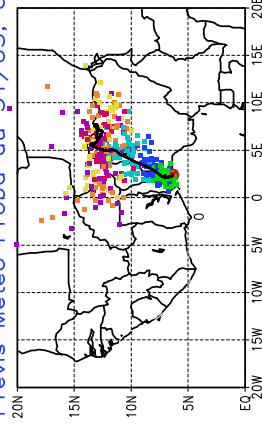

Previs Meteo Proba du 31/05, 00 UTC