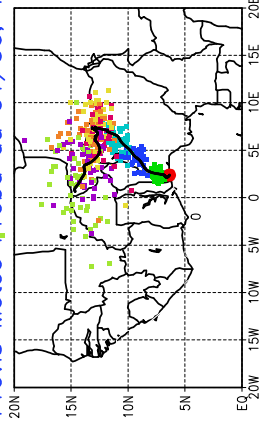

Ballons laches le 02/06/2006 (00 UTC), P = 850hPa

Previs Meteo Proba du 01/06, 12 UTC

Ballons laches le 02/06/2006 (12 UTC), P = 850hPa

Previs Meteo Proba du 01/06, 12 UTC

Ballons laches le 02/06/2006 (00 UTC), P = 850hPa

Previs Meteo Proba du 01/06, 12 UTC

Ballons laches le 02/06/2006 (12 UTC), P = 850hPa

Previs Meteo Proba du 01/06, 12 UTC

Previs Meteo Proba du 31/05, 12 UTC

Previs Meteo Proba du 31/05, 12 UTC

Previs Meteo Proba du 30/05, 12 UTC