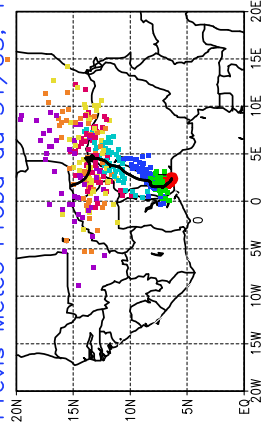

Ballons laches le 02/06/2006 (00 UTC), P = 850hPa

Previs Meteo Proba du 01/06, 12 UTC

Ballons laches le 02/06/2006 (12 UTC), P = 850hPa

Previs Meteo Proba du 01/06, 12 UTC

Ballons laches le 02/06/2006 (00 UTC), P = 850hPa

Previs Meteo Proba du 01/06, 12 UTC

Ballons laches le 02/06/2006 (12 UTC), P = 850hPa

Previs Meteo Proba du 01/06, 12 UTC

Previs Meteo Proba du 31/05, 12 UTC

Previs Meteo Proba du 31/05, 12 UTC

Previs Meteo Proba du 30/05, 12 UTC