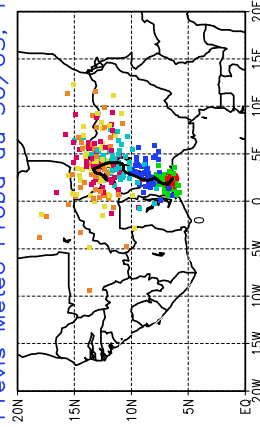

Ballons laches le 02/06/2006 (00 UTC), P = 850hPa

Previs Meteo Proba du 01/06, 12 UTC

Ballons laches le 02/06/2006 (12 UTC), P = 850hPa

Previs Meteo Proba du 01/06, 12 UTC

Ballons laches le 02/06/2006 (00 UTC), P = 850hPa

Previs Meteo Proba du 01/06, 12 UTC

Ballons laches le 02/06/2006 (12 UTC), P = 850hPa

Previs Meteo Proba du 01/06, 12 UTC

Previs Meteo Proba du 31/05, 12 UTC

Previs Meteo Proba du 31/05, 12 UTC

Previs Meteo Proba du 30/05, 12 UTC