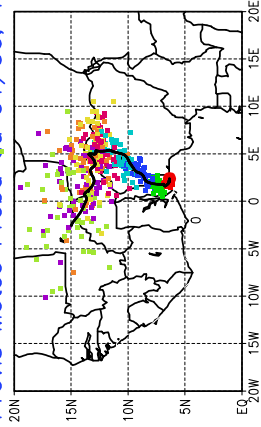

Ballons laches le 02/06/2006 (00 UTC), P = 850hPa

Previs Meteo Proba du 01/06, 12 UTC

Ballons laches le 02/06/2006 (12 UTC), P = 850hPa

Previs Meteo Proba du 01/06, 12 UTC

Ballons laches le 02/06/2006 (00 UTC), P = 850hPa

Previs Meteo Proba du 01/06, 12 UTC

Ballons laches le 02/06/2006 (12 UTC), P = 850hPa

Previs Meteo Proba du 01/06, 12 UTC

Previs Meteo Proba du 31/05, 12 UTC

Previs Meteo Proba du 31/05, 12 UTC

Previs Meteo Proba du 30/05, 12 UTC