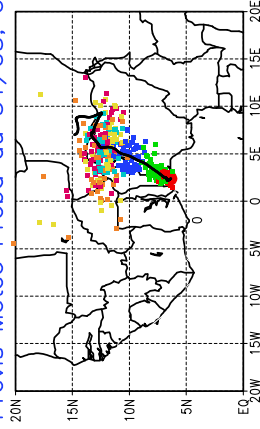

Previs Meteo Proba du 31/05, 00 UTC