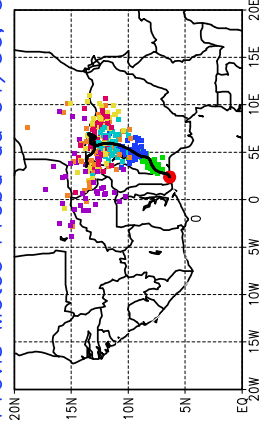

Previs Meteo Proba du 01/06, 00 UTC