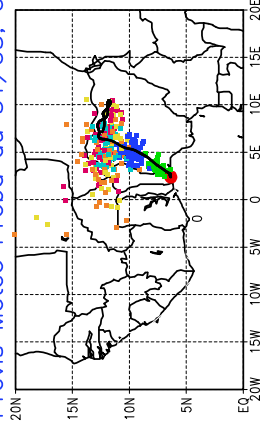

Previs Meteo Proba du 31/05, 00 UTC