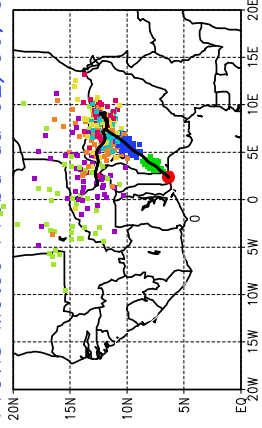

Ballons laches le 02/06/2006 (12 UTC), P = 850hPa

Previs Meteo Proba du 02/06, 00 UTC

Ballons laches le 03/06/2006 (00 UTC), P = 850hPa

Previs Meteo Proba du 02/06, 00 UTC

Previs Meteo Proba du 01/06, 00 UTC