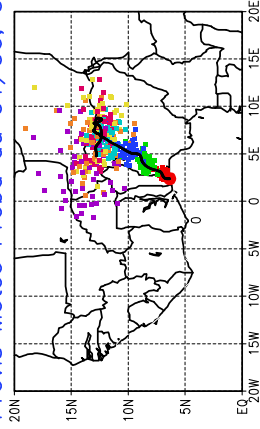

Ballons laches le 02/06/2006 (12 UTC), P = 850hPa

Previs Meteo Proba du 02/06, 00 UTC

Ballons laches le 03/06/2006 (00 UTC), P = 850hPa

Previs Meteo Proba du 02/06, 00 UTC

Previs Meteo Proba du 01/06, 00 UTC