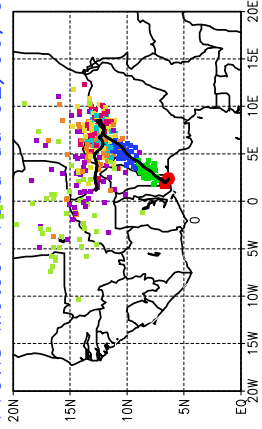

Ballons laches le 02/06/2006 (12 UTC), P = 850hPa

Previs Meteo Proba du 02/06, 00 UTC

Ballons laches le 03/06/2006 (00 UTC), P = 850hPa

Previs Meteo Proba du 02/06, 00 UTC

Previs Meteo Proba du 01/06, 00 UTC