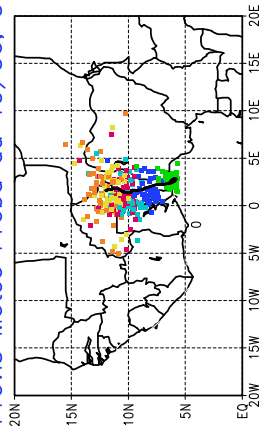

Previs Meteo Proba du 19/06, 00 UTC