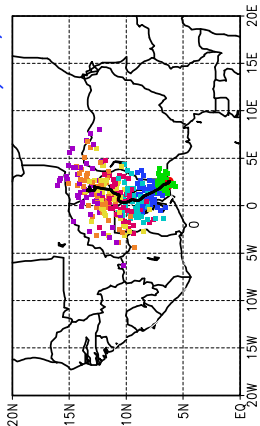

Previs Meteo Proba du 20/06, 00 UTC