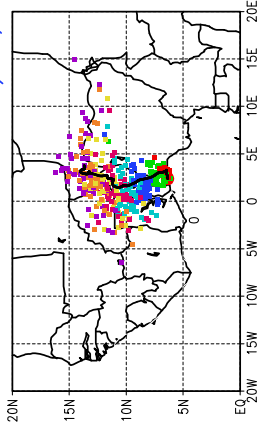

Ballons laches le 21/06/2006 (12 UTC), P = 850hPa

Previs Meteo Proba du 21/06, 00 UTC

Ballons laches le 22/06/2006 (00 UTC), P = 850hPa

Previs Meteo Proba du 21/06, 00 UTC

Previs Meteo Proba du 20/06, 00 UTC