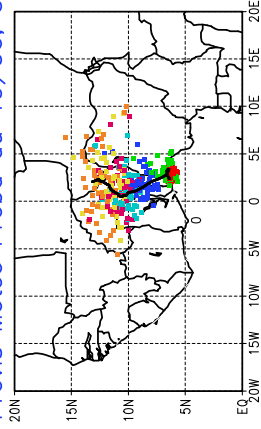

Previs Meteo Proba du 19/06, 00 UTC