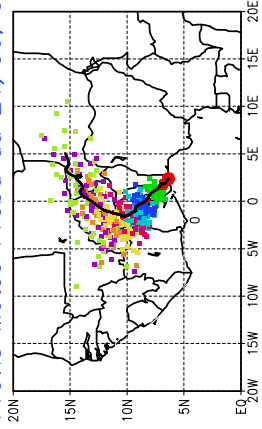

Ballons laches le 21/06/2006 (12 UTC), P = 850hPa

Previs Meteo Proba du 21/06, 00 UTC

Ballons laches le 22/06/2006 (00 UTC), P = 850hPa

Previs Meteo Proba du 21/06, 00 UTC

Previs Meteo Proba du 20/06, 00 UTC