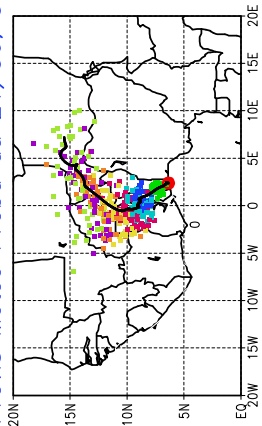

Ballons laches le 21/06/2006 (12 UTC), P = 850hPa

Previs Meteo Proba du 21/06, 00 UTC

Ballons laches le 22/06/2006 (00 UTC), P = 850hPa

Previs Meteo Proba du 21/06, 00 UTC

Previs Meteo Proba du 20/06, 00 UTC