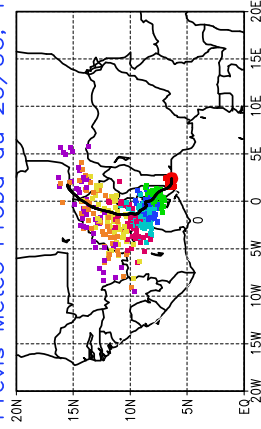

Ballons laches le 22/06/2006 (00 UTC), P = 850hPa

Previs Meteo Proba du 21/06, 12 UTC

Previs Meteo Proba du 20/06, 12 UTC

Previs Meteo Proba du 19/06, 12 UTC

Previs Meteo Proba du 18/06, 12 UTC

Ballons laches le 22/06/2006 (12 UTC), P = 850hPa