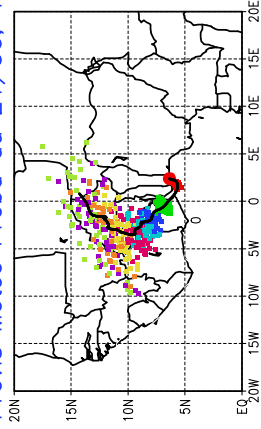

Ballons laches le 22/06/2006 (00 UTC), P = 850hPa

Previs Meteo Proba du 21/06, 12 UTC

Previs Meteo Proba du 20/06, 12 UTC

Previs Meteo Proba du 19/06, 12 UTC

Previs Meteo Proba du 18/06, 12 UTC

Ballons laches le 22/06/2006 (12 UTC), P = 850hPa