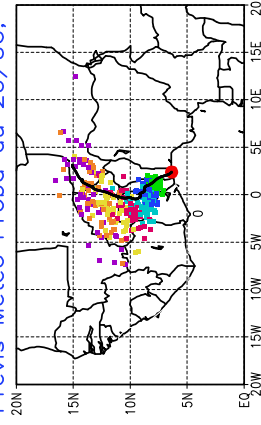

Previs Meteo Proba du 20/06, 12 UTC