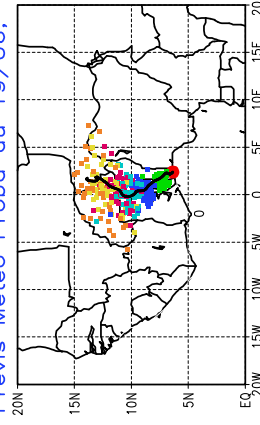

Previs Meteo Proba du 19/06, 12 UTC