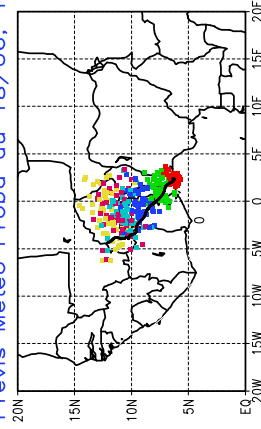

Ballons laches le 22/06/2006 (00 UTC), P = 850hPa

Previs Meteo Proba du 21/06, 12 UTC

Previs Meteo Proba du 20/06, 12 UTC

Previs Meteo Proba du 19/06, 12 UTC

Previs Meteo Proba du 18/06, 12 UTC

Ballons laches le 22/06/2006 (12 UTC), P = 850hPa