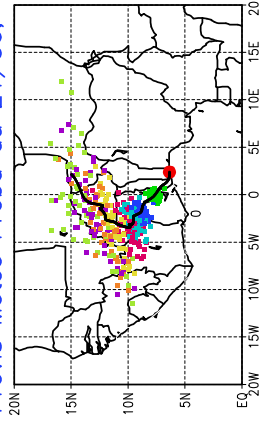

Ballons laches le 22/06/2006 (12 UTC), P = 850hPa

Previs Meteo Proba du 21/06, 12 UTC