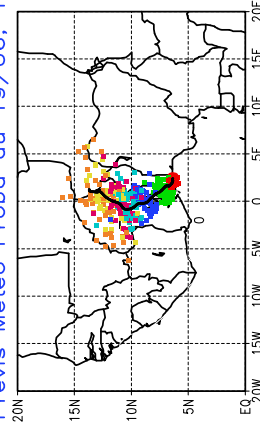

Ballons laches le 22/06/2006 (00 UTC), P = 850hPa

Previs Meteo Proba du 21/06, 12 UTC

Previs Meteo Proba du 20/06, 12 UTC

Previs Meteo Proba du 19/06, 12 UTC

Previs Meteo Proba du 18/06, 12 UTC

Ballons laches le 22/06/2006 (12 UTC), P = 850hPa