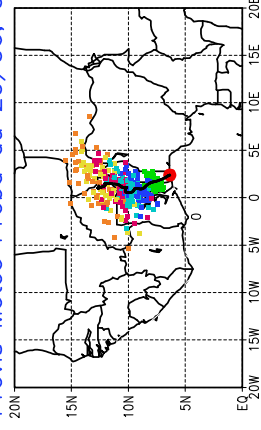

Previs Meteo Proba du 20/06, 00 UTC