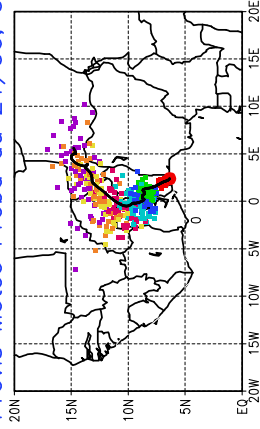

Ballons laches le 22/06/2006 (12 UTC), P = 850hPa

Previs Meteo Proba du 22/06, 00 UTC

Ballons laches le 23/06/2006 (00 UTC), P = 850hPa

Previs Meteo Proba du 22/06, 00 UTC

Previs Meteo Proba du 21/06, 00 UTC