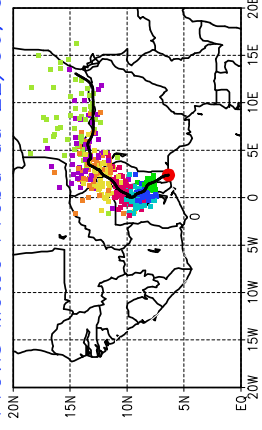

Ballons laches le 22/06/2006 (12 UTC), P = 850hPa

Previs Meteo Proba du 22/06, 00 UTC

Ballons laches le 23/06/2006 (00 UTC), P = 850hPa

Previs Meteo Proba du 22/06, 00 UTC

Previs Meteo Proba du 21/06, 00 UTC