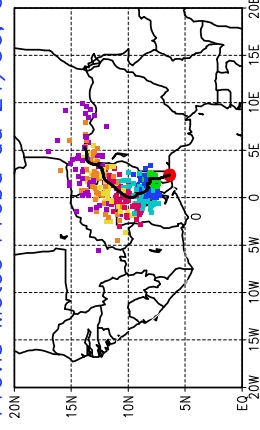

Previs Meteo Proba du 21/06, 00 UTC