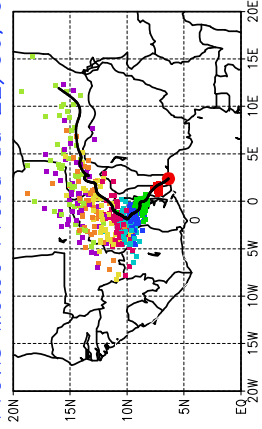

Ballons laches le 22/06/2006 (12 UTC), P = 850hPa

Previs Meteo Proba du 22/06, 00 UTC

Ballons laches le 23/06/2006 (00 UTC), P = 850hPa

Previs Meteo Proba du 22/06, 00 UTC

Previs Meteo Proba du 21/06, 00 UTC