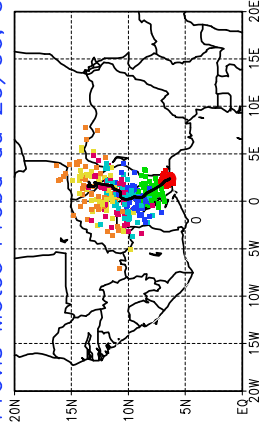

Previs Meteo Proba du 20/06, 00 UTC