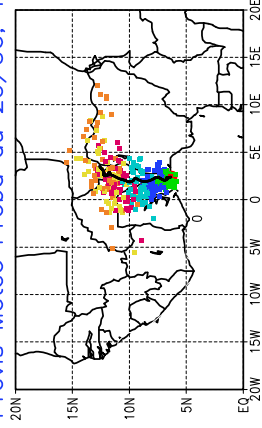

Previs Meteo Proba du 20/06, 12 UTC