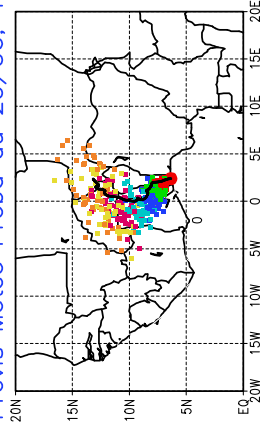

Previs Meteo Proba du 20/06, 12 UTC