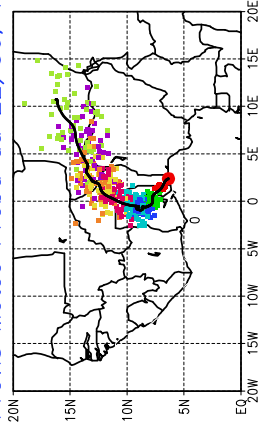

Ballons laches le 23/06/2006 (00 UTC), P = 850hPa
Previs Meteo Proba du 22/06, 12 UTC

Ballons laches le 23/06/2006 (12 UTC), P = 850hPa
Previs Meteo Proba du 22/06, 12 UTC

Previs Meteo Proba du 21/06, 12 UTC