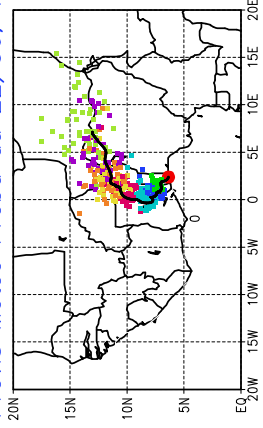

Ballons laches le 23/06/2006 (00 UTC), P = 850hPa
Previs Meteo Proba du 22/06, 12 UTC

Ballons laches le 23/06/2006 (12 UTC), P = 850hPa
Previs Meteo Proba du 22/06, 12 UTC

Previs Meteo Proba du 21/06, 12 UTC