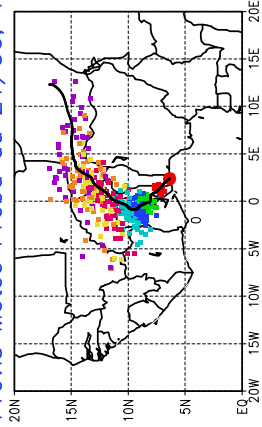

Ballons laches le 23/06/2006 (00 UTC), P = 850hPa
Previs Meteo Proba du 22/06, 12 UTC

Ballons laches le 23/06/2006 (12 UTC), P = 850hPa
Previs Meteo Proba du 22/06, 12 UTC

Previs Meteo Proba du 21/06, 12 UTC