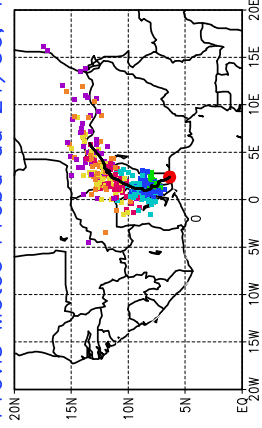

Previs Meteo Proba du 21/06, 12 UTC