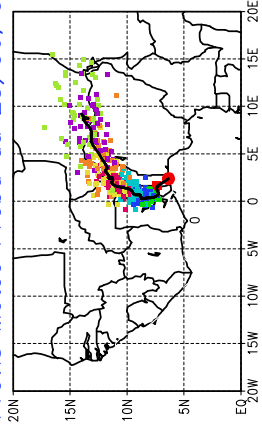

Ballons laches le 23/06/2006 (12 UTC), P = 850hPa

Previs Meteo Proba du 23/06, 00 UTC

Ballons laches le 24/06/2006 (00 UTC), P = 850hPa

Previs Meteo Proba du 23/06, 00 UTC

Previs Meteo Proba du 22/06, 00 UTC