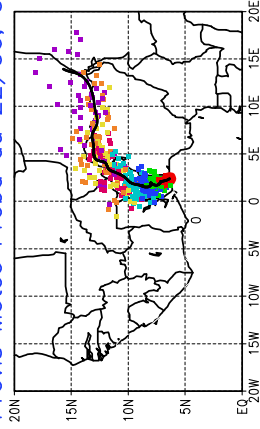

Ballons laches le 23/06/2006 (12 UTC), P = 850hPa

Previs Meteo Proba du 23/06, 00 UTC

Ballons laches le 24/06/2006 (00 UTC), P = 850hPa

Previs Meteo Proba du 23/06, 00 UTC

Previs Meteo Proba du 22/06, 00 UTC