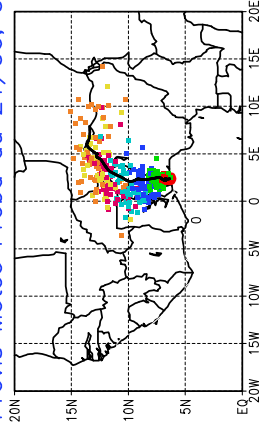

Previs Meteo Proba du 21/06, 00 UTC