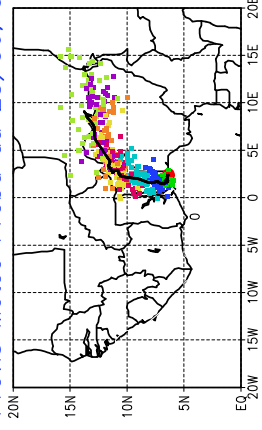

Ballons laches le 23/06/2006 (12 UTC), P = 850hPa

Previs Meteo Proba du 23/06, 00 UTC

Ballons laches le 24/06/2006 (00 UTC), P = 850hPa

Previs Meteo Proba du 23/06, 00 UTC

Previs Meteo Proba du 22/06, 00 UTC