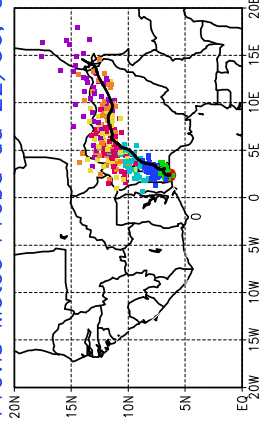

Previs Meteo Proba du 22/06, 00 UTC