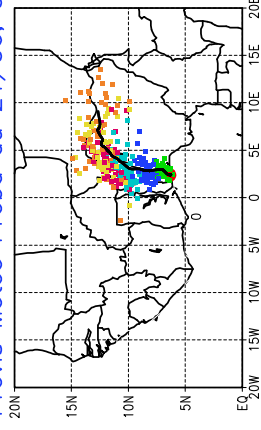

Previs Meteo Proba du 21/06, 00 UTC