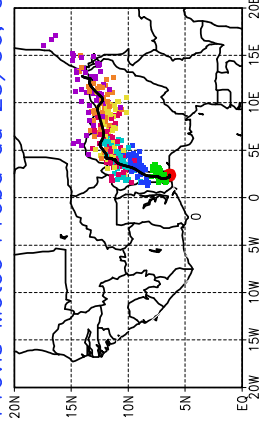

Previs Meteo Proba du 23/06, 00 UTC