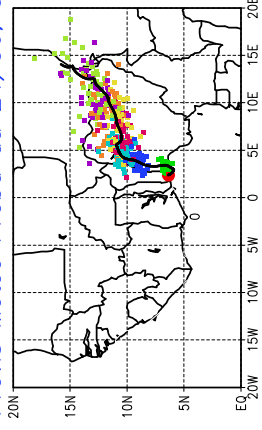

Ballons laches le 24/06/2006 (12 UTC), P = 850hPa

Previs Meteo Proba du 24/06, 00 UTC

Ballons laches le 25/06/2006 (00 UTC), P = 850hPa

Previs Meteo Proba du 24/06, 00 UTC

Previs Meteo Proba du 23/06, 00 UTC