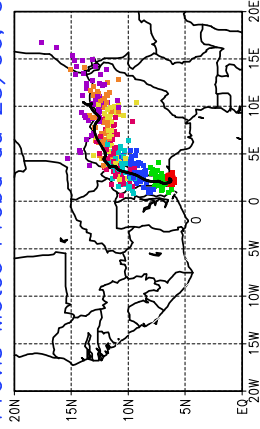

Ballons laches le 24/06/2006 (12 UTC), P = 850hPa

Previs Meteo Proba du 24/06, 00 UTC

Ballons laches le 25/06/2006 (00 UTC), P = 850hPa

Previs Meteo Proba du 24/06, 00 UTC

Previs Meteo Proba du 23/06, 00 UTC