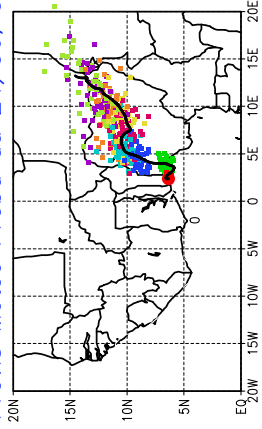

Ballons laches le 24/06/2006 (12 UTC), P = 850hPa

Previs Meteo Proba du 24/06, 00 UTC

Ballons laches le 25/06/2006 (00 UTC), P = 850hPa

Previs Meteo Proba du 24/06, 00 UTC

Previs Meteo Proba du 23/06, 00 UTC