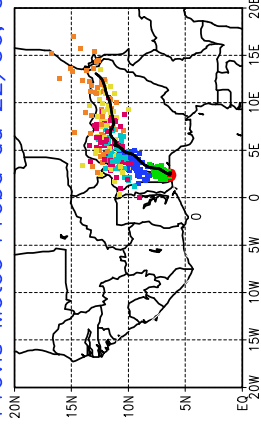

Previs Meteo Proba du 22/06, 00 UTC