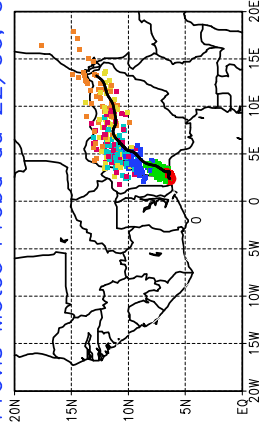

Previs Meteo Proba du 22/06, 00 UTC