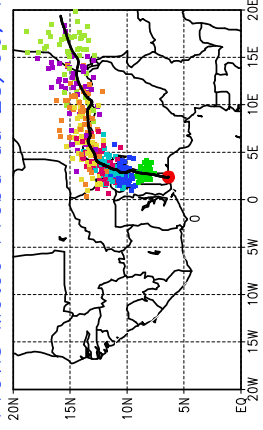

Ballons laches le 29/06/2006 (00 UTC), P = 850hPa
Previs Meteo Proba du 28/06, 12 UTC

Previs Meteo Proba du 27/06, 12 UTC

Previs Meteo Proba du 26/06, 12 UTC

Previs Meteo Proba du 25/06, 12 UTC

Ballons laches le 29/06/2006 (12 UTC), P = 850hPa
Previs Meteo Proba du 28/06, 12 UTC