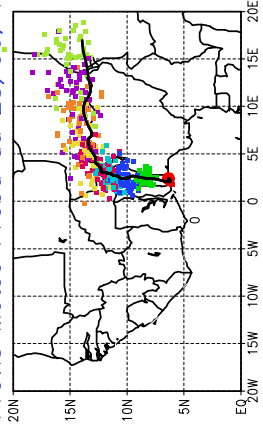

Ballons laches le 29/06/2006 (00 UTC), P = 850hPa
Previs Meteo Proba du 28/06, 12 UTC

Previs Meteo Proba du 27/06, 12 UTC

Previs Meteo Proba du 26/06, 12 UTC

Previs Meteo Proba du 25/06, 12 UTC

Ballons laches le 29/06/2006 (12 UTC), P = 850hPa
Previs Meteo Proba du 28/06, 12 UTC