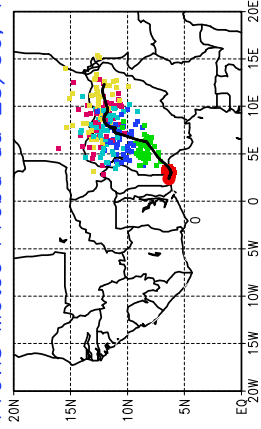

Ballons laches le 29/06/2006 (00 UTC), P = 850hPa
Previs Meteo Proba du 28/06, 12 UTC

Previs Meteo Proba du 27/06, 12 UTC

Previs Meteo Proba du 26/06, 12 UTC

Previs Meteo Proba du 25/06, 12 UTC

Ballons laches le 29/06/2006 (12 UTC), P = 850hPa
Previs Meteo Proba du 28/06, 12 UTC