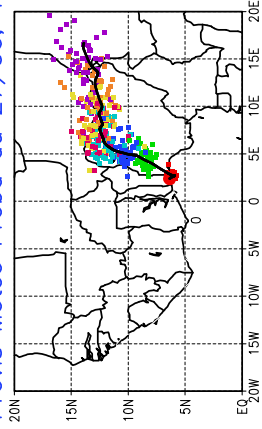

Ballons laches le 29/06/2006 (00 UTC), P = 850hPa
Previs Meteo Proba du 28/06, 12 UTC

Previs Meteo Proba du 27/06, 12 UTC

Previs Meteo Proba du 26/06, 12 UTC

Previs Meteo Proba du 25/06, 12 UTC

Ballons laches le 29/06/2006 (12 UTC), P = 850hPa
Previs Meteo Proba du 28/06, 12 UTC