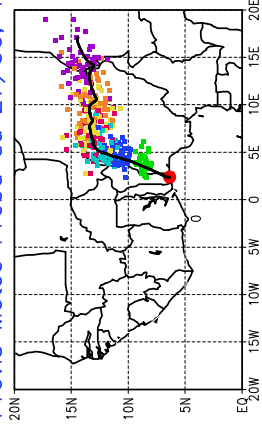

Previs Meteo Proba du 27/06, 12 UTC