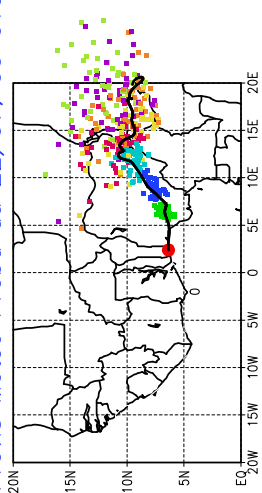

Ballons laches le 23/07/2006 (00 UTC), P = 850hPa

Previs Meteo Proba du 22/07, 00 UTC