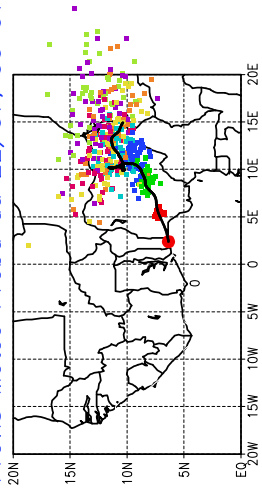

Ballons laches le 22/07/2006 (12 UTC), P = 850hPa

Previs Meteo Proba du 22/07, 00 UTC

Previs Meteo Proba du 21/07, 00 UTC

Previs Meteo Proba du 20/07, 00 UTC

Previs Meteo Proba du 19/07, 00 UTC

Ballons laches le 23/07/2006 (00 UTC), P = 850hPa