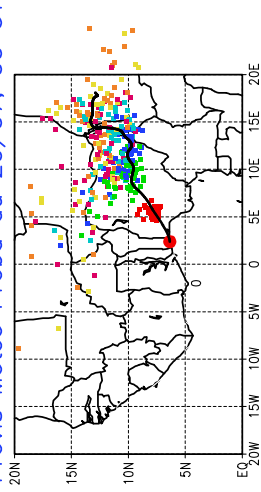

Ballons laches le 22/07/2006 (12 UTC), P = 850hPa

Previs Meteo Proba du 22/07, 00 UTC

Previs Meteo Proba du 21/07, 00 UTC

Previs Meteo Proba du 20/07, 00 UTC

Previs Meteo Proba du 19/07, 00 UTC

Ballons laches le 23/07/2006 (00 UTC), P = 850hPa