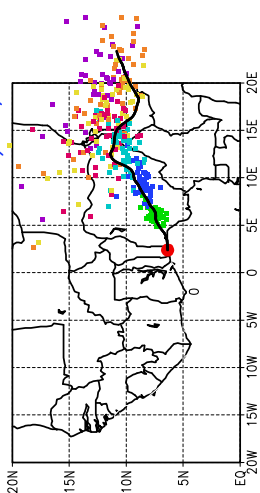

Previs Meteo Proba du 21/07, 00 UTC