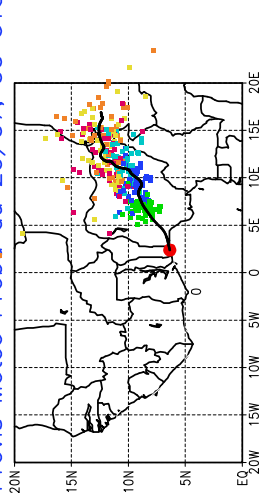

Previs Meteo Proba du 20/07, 00 UTC