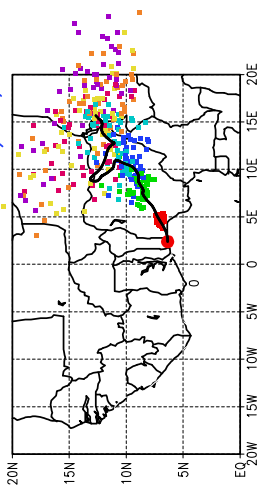

Ballons laches le 22/07/2006 (12 UTC), P = 850hPa

Previs Meteo Proba du 22/07, 00 UTC

Previs Meteo Proba du 21/07, 00 UTC

Previs Meteo Proba du 20/07, 00 UTC

Previs Meteo Proba du 19/07, 00 UTC

Ballons laches le 23/07/2006 (00 UTC), P = 850hPa