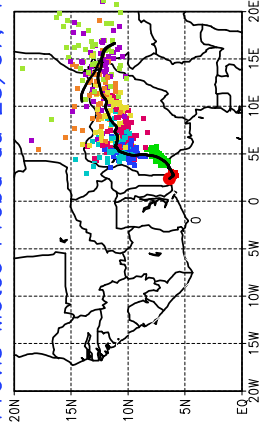

Ballons laches le 24/07/2006 (00 UTC), P = 850hPa

Previs Meteo Proba du 23/07, 12 UTC

Previs Meteo Proba du 22/07, 12 UTC

Previs Meteo Proba du 21/07, 12 UTC

Previs Meteo Proba du 20/07, 12 UTC

Ballons laches le 24/07/2006 (12 UTC), P = 850hPa