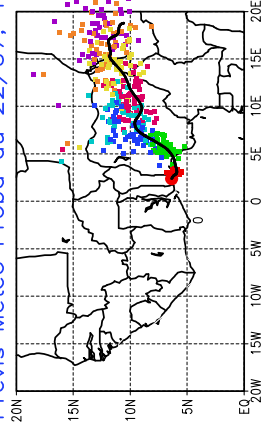

Ballons laches le 24/07/2006 (00 UTC), P = 850hPa

Previs Meteo Proba du 23/07, 12 UTC

Previs Meteo Proba du 22/07, 12 UTC

Previs Meteo Proba du 21/07, 12 UTC

Previs Meteo Proba du 20/07, 12 UTC

Ballons laches le 24/07/2006 (12 UTC), P = 850hPa