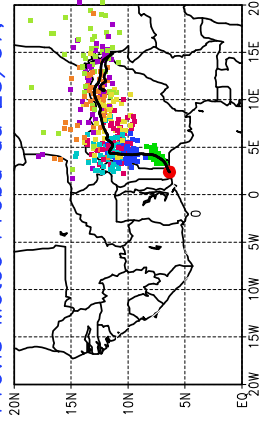

Ballons laches le 24/07/2006 (12 UTC), P = 850hPa

Previs Meteo Proba du 23/07, 12 UTC