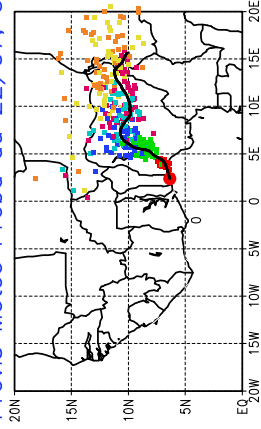

Ballons laches le 24/07/2006 (12 UTC), P = 850hPa

Previs Meteo Proba du 24/07, 00 UTC

Previs Meteo Proba du 23/07, 00 UTC

Previs Meteo Proba du 22/07, 00 UTC

Previs Meteo Proba du 21/07, 00 UTC

Ballons laches le 25/07/2006 (00 UTC), P = 850hPa