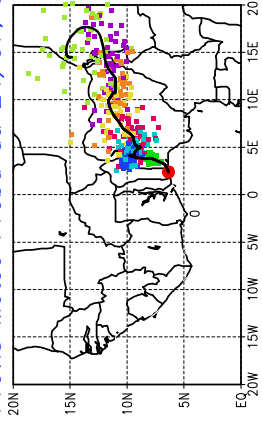

Ballons laches le 25/07/2006 (00 UTC), P = 850hPa

Previs Meteo Proba du 24/07, 00 UTC