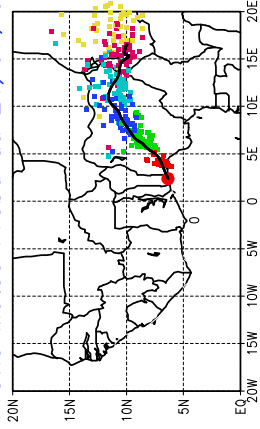

Ballons laches le 24/07/2006 (12 UTC), P = 850hPa

Previs Meteo Proba du 24/07, 00 UTC

Previs Meteo Proba du 23/07, 00 UTC

Previs Meteo Proba du 22/07, 00 UTC

Previs Meteo Proba du 21/07, 00 UTC

Ballons laches le 25/07/2006 (00 UTC), P = 850hPa