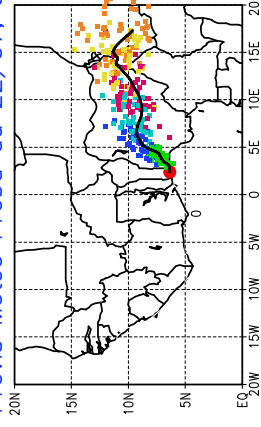

Previs Meteo Proba du 22/07, 00 UTC