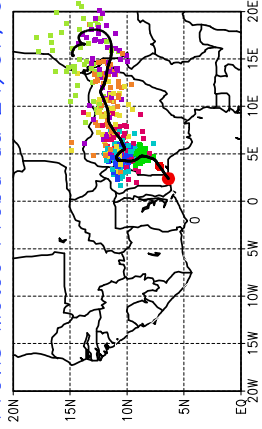

Ballons laches le 24/07/2006 (12 UTC), P = 850hPa

Previs Meteo Proba du 24/07, 00 UTC

Previs Meteo Proba du 23/07, 00 UTC

Previs Meteo Proba du 22/07, 00 UTC

Previs Meteo Proba du 21/07, 00 UTC

Ballons laches le 25/07/2006 (00 UTC), P = 850hPa