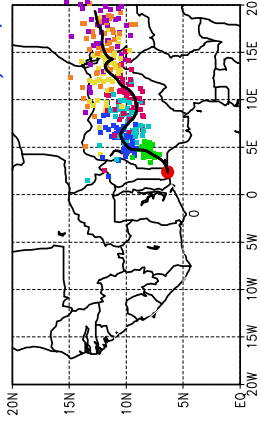

Previs Meteo Proba du 23/07, 00 UTC