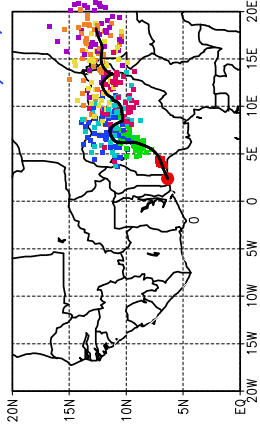

Ballons laches le 24/07/2006 (12 UTC), P = 850hPa

Previs Meteo Proba du 24/07, 00 UTC

Previs Meteo Proba du 23/07, 00 UTC

Previs Meteo Proba du 22/07, 00 UTC

Previs Meteo Proba du 21/07, 00 UTC

Ballons laches le 25/07/2006 (00 UTC), P = 850hPa