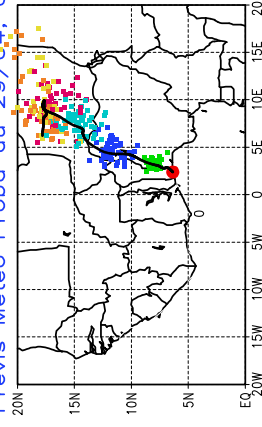

Previs Meteo Proba du 29/04, 00 UTC