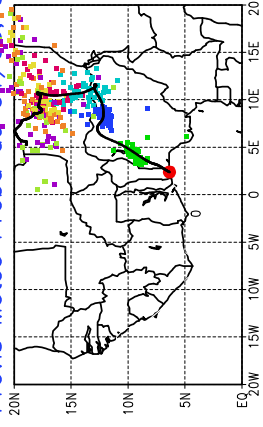

Ballons laches le 02/05/2006 (00 UTC), P = 925hPa

Previs Meteo Proba du 01/05/06, 00 UTC