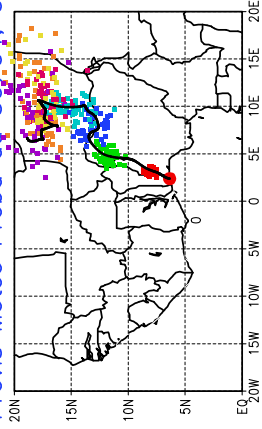

Ballons laches le 01/05/2006 (12 UTC), P = 925hPa

Previs Meteo Proba du 01/05/06, 00 UTC

Previs Meteo Proba du 30/04, 00 UTC

Previs Meteo Proba du 29/04, 00 UTC

Previs Meteo Proba du 28/04, 00 UTC

Ballons laches le 02/05/2006 (00 UTC), P = 925hPa