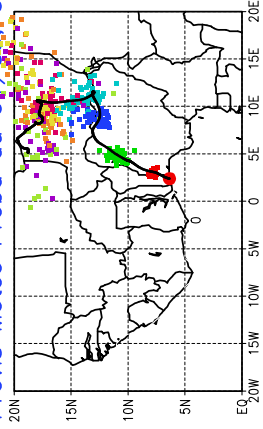

Ballons laches le 01/05/2006 (12 UTC), P = 925hPa

Previs Meteo Proba du 01/05/06, 00 UTC

Previs Meteo Proba du 30/04, 00 UTC

Previs Meteo Proba du 29/04, 00 UTC

Previs Meteo Proba du 28/04, 00 UTC

Ballons laches le 02/05/2006 (00 UTC), P = 925hPa