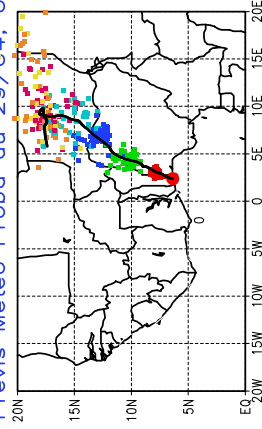

Ballons laches le 01/05/2006 (12 UTC), P = 925hPa

Previs Meteo Proba du 01/05/06, 00 UTC

Previs Meteo Proba du 30/04, 00 UTC

Previs Meteo Proba du 29/04, 00 UTC

Previs Meteo Proba du 28/04, 00 UTC

Ballons laches le 02/05/2006 (00 UTC), P = 925hPa