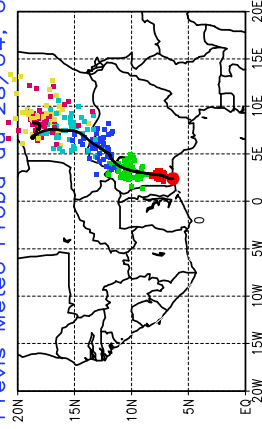

Ballons laches le 01/05/2006 (12 UTC), P = 925hPa

Previs Meteo Proba du 01/05/06, 00 UTC

Previs Meteo Proba du 30/04, 00 UTC

Previs Meteo Proba du 29/04, 00 UTC

Previs Meteo Proba du 28/04, 00 UTC

Ballons laches le 02/05/2006 (00 UTC), P = 925hPa