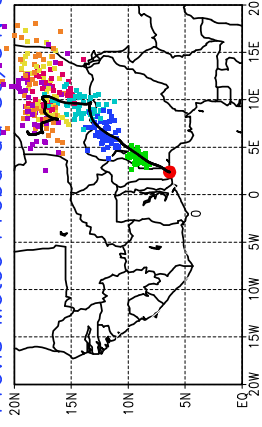

Previs Meteo Proba du 30/04, 00 UTC