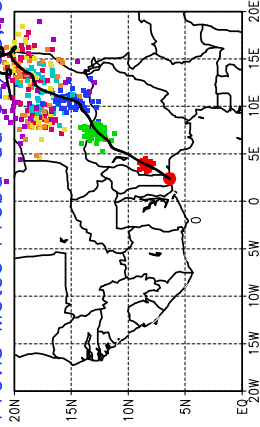

Ballons lachés le 03/05/2006 (02:00 UTC), P = 925hPa

Previs Meteo Proba du 03/05/06 05:00 UTC

Previs Meteo Proba du 03/05/06 05:00 UTC

Previs Meteo Proba du 03/05/06 05:00 UTC

Previs Meteo Proba du 30/04, 00 UTC

Ballons lachés le 04/05/2006 (00:00 UTC), P = 925hPa

Previs Meteo Proba du 04/05/06 05:00 UTC

Previs Meteo Proba du 04/05/06 05:00 UTC

Previs Meteo Proba du 04/05/06 05:00 UTC

Previs Meteo Proba du 30/04, 00 UTC