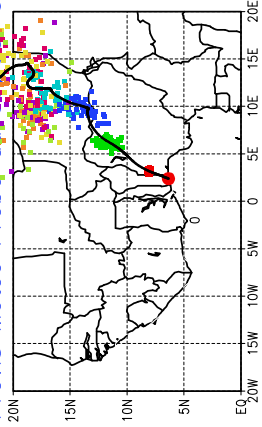

Ballons lachés le 03/05/2006 (02:00 UTC), P = 925hPa

Previs Meteo Proba du 03/05/06 05:00 UTC

Previs Meteo Proba du 03/05/06 05:00 UTC

Previs Meteo Proba du 03/05/06 05:00 UTC

Previs Meteo Proba du 30/04, 00 UTC

Ballons lachés le 04/05/2006 (00:00 UTC), P = 925hPa

Previs Meteo Proba du 04/05/06 05:00 UTC

Previs Meteo Proba du 04/05/06 05:00 UTC

Previs Meteo Proba du 04/05/06 05:00 UTC

Previs Meteo Proba du 30/04, 00 UTC