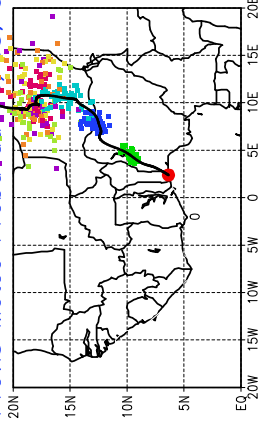

Ballons lachés le 03/05/2006 (02:00 UTC), P = 925hPa

Previs Meteo Proba du 03/05/06 05:00 UTC

Previs Meteo Proba du 03/05/06 05:00 UTC

Previs Meteo Proba du 03/05/06 05:00 UTC

Previs Meteo Proba du 30/04, 00 UTC

Ballons lachés le 04/05/2006 (00:00 UTC), P = 925hPa

Previs Meteo Proba du 04/05/06 05:00 UTC

Previs Meteo Proba du 04/05/06 05:00 UTC

Previs Meteo Proba du 04/05/06 05:00 UTC

Previs Meteo Proba du 30/04, 00 UTC