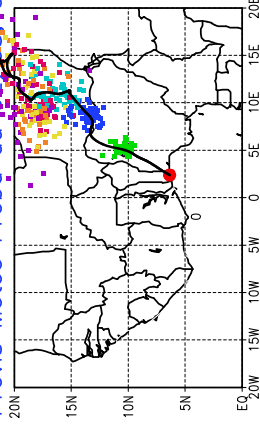

Ballons lachés le 03/05/2006 (02:00 UTC), P = 925hPa

Previs Meteo Proba du 03/05/06 05:00 UTC

Previs Meteo Proba du 03/05/06 05:00 UTC

Previs Meteo Proba du 03/05/06 05:00 UTC

Previs Meteo Proba du 30/04, 00 UTC

Ballons lachés le 04/05/2006 (00:00 UTC), P = 925hPa

Previs Meteo Proba du 04/05/06 05:00 UTC

Previs Meteo Proba du 04/05/06 05:00 UTC

Previs Meteo Proba du 04/05/06 05:00 UTC

Previs Meteo Proba du 30/04, 00 UTC