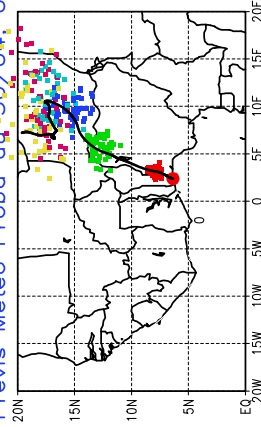

Ballons lachés le 03/05/2006 (02:00 UTC), P = 925hPa

Previs Meteo Proba du 03/05/06 05:00 UTC

Previs Meteo Proba du 03/05/06 05:00 UTC

Previs Meteo Proba du 03/05/06 05:00 UTC

Previs Meteo Proba du 30/04, 00 UTC

Ballons lachés le 04/05/2006 (00:00 UTC), P = 925hPa

Previs Meteo Proba du 04/05/06 05:00 UTC

Previs Meteo Proba du 04/05/06 05:00 UTC

Previs Meteo Proba du 04/05/06 05:00 UTC

Previs Meteo Proba du 30/04, 00 UTC