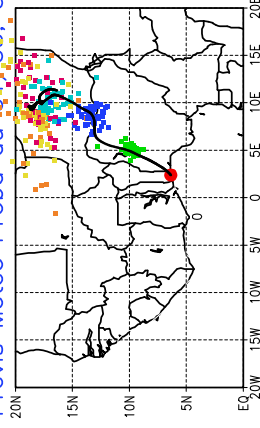

Ballons lachés le 04/05/2006 (00:00 UTC), P = 925hPa

Previs Meteo Proba du 04/05/06 05:00 UTC

Previs Meteo Proba du 04/05/06 05:00 UTC

Previs Meteo Proba du 04/05/06 05:00 UTC

Previs Meteo Proba du 30/04, 00 UTC