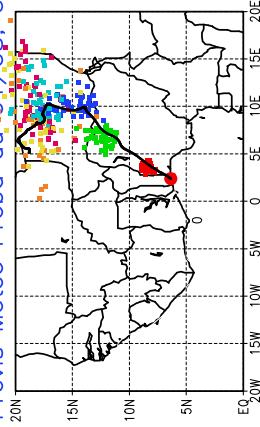

Ballons lachés le 03/05/2006 (02:00 UTC), P = 925hPa

Previs Meteo Proba du 03/05/06 05:00 UTC

Previs Meteo Proba du 03/05/06 05:00 UTC

Previs Meteo Proba du 03/05/06 05:00 UTC

Previs Meteo Proba du 30/04, 00 UTC

Ballons lachés le 04/05/2006 (00:00 UTC), P = 925hPa

Previs Meteo Proba du 04/05/06 05:00 UTC

Previs Meteo Proba du 04/05/06 05:00 UTC

Previs Meteo Proba du 04/05/06 05:00 UTC

Previs Meteo Proba du 30/04, 00 UTC