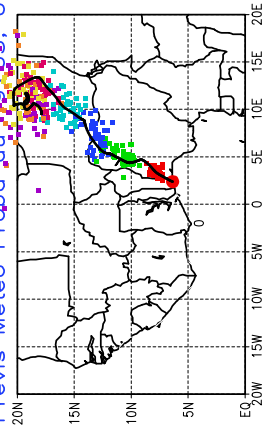

Previs Meteo Proba du 05/05, 00 UTC

Ballons laches le 21/05/2006 (00 UTC), P = 925hPa

Previs Meteo Proba du 05/05, 00 UTC

Previs Meteo Proba du 09/05, 00 UTC

Previs Meteo Proba du 09/05, 00 UTC

Previs Meteo Proba du 18/05, 00 UTC