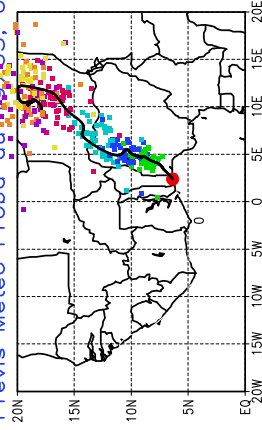

Previs Meteo Proba du 05/05, 00 UTC

Ballons laches le 21/05/2006 (00 UTC), P = 925hPa

Previs Meteo Proba du 05/05, 00 UTC

Previs Meteo Proba du 09/05, 00 UTC

Previs Meteo Proba du 09/05, 00 UTC

Previs Meteo Proba du 18/05, 00 UTC