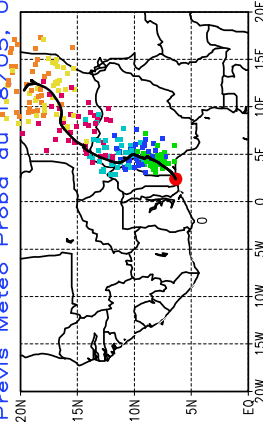

Previs Meteo Proba du 18/05, 00 UTC