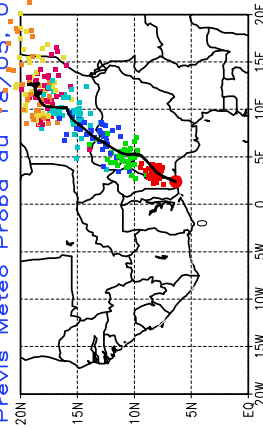

Previs Meteo Proba du 05/05, 00 UTC

Ballons laches le 21/05/2006 (00 UTC), P = 925hPa

Previs Meteo Proba du 05/05, 00 UTC

Previs Meteo Proba du 09/05, 00 UTC

Previs Meteo Proba du 09/05, 00 UTC

Previs Meteo Proba du 18/05, 00 UTC