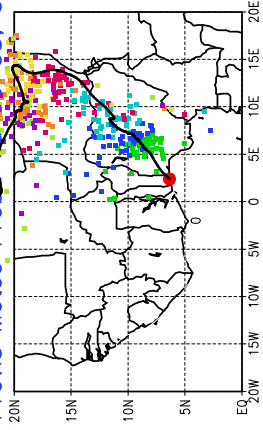

Ballons laches le 20/05/2006 (12 UTC), P = 925hPa

Previs Meteo Proba du 05/05, 00 UTC

Ballons laches le 21/05/2006 (00 UTC), P = 925hPa

Previs Meteo Proba du 05/05, 00 UTC

Ballons laches le 20/05/2006 (12 UTC), P = 925hPa

Previs Meteo Proba du 05/05, 00 UTC

Ballons laches le 21/05/2006 (00 UTC), P = 925hPa

Previs Meteo Proba du 05/05, 00 UTC

Previs Meteo Proba du 09/05, 00 UTC

Previs Meteo Proba du 09/05, 00 UTC

Previs Meteo Proba du 18/05, 00 UTC