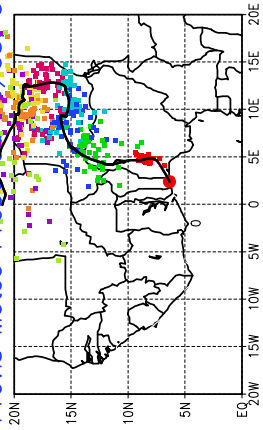

Ballons laches le 20/05/2006 (12 UTC), P = 925hPa

Previs Meteo Proba du 05/05, 00 UTC

Ballons laches le 21/05/2006 (00 UTC), P = 925hPa

Previs Meteo Proba du 05/05, 00 UTC

Ballons laches le 20/05/2006 (12 UTC), P = 925hPa

Previs Meteo Proba du 05/05, 00 UTC

Ballons laches le 21/05/2006 (00 UTC), P = 925hPa

Previs Meteo Proba du 05/05, 00 UTC

Previs Meteo Proba du 09/05, 00 UTC

Previs Meteo Proba du 09/05, 00 UTC

Previs Meteo Proba du 18/05, 00 UTC