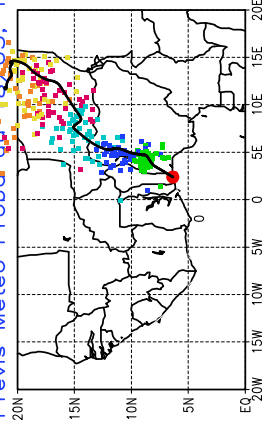

Previs Meteo Proba du 18/05, 12 UTC