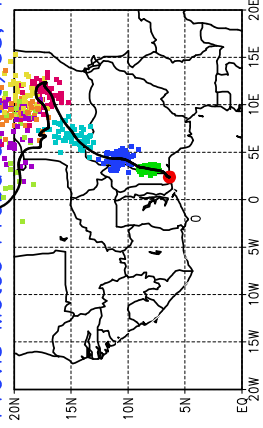

Ballons laches le 21/05/2006 (00 UTC), P = 925hPa

Previs Meteo Proba du 21/05, 12 UTC

Ballons laches le 21/05/2006 (12 UTC), P = 925hPa

Previs Meteo Proba du 21/05, 12 UTC

Previs Meteo Proba du 19/05, 12 UTC