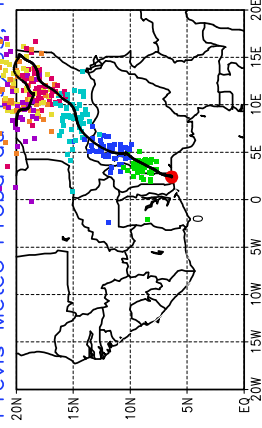

Previs Meteo Proba du 19/05, 12 UTC