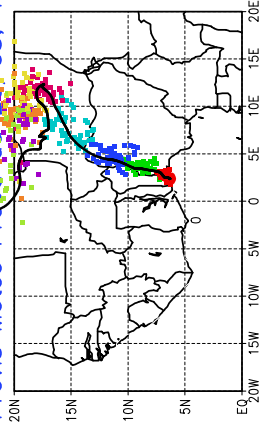

Ballons laches le 21/05/2006 (00 UTC), P = 925hPa

Previs Meteo Proba du 21/05, 12 UTC

Ballons laches le 21/05/2006 (12 UTC), P = 925hPa

Previs Meteo Proba du 21/05, 12 UTC

Previs Meteo Proba du 19/05, 12 UTC