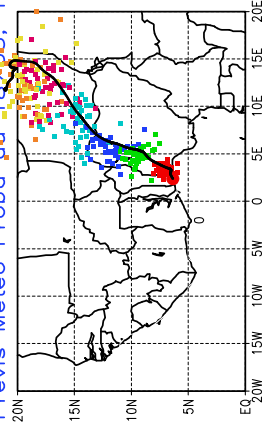

Previs Meteo Proba du 18/05, 12 UTC