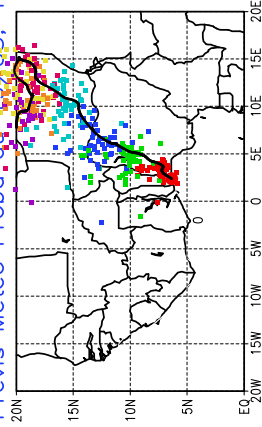

Ballons laches le 21/05/2006 (00 UTC), P = 925hPa

Previs Meteo Proba du 21/05, 12 UTC

Ballons laches le 21/05/2006 (12 UTC), P = 925hPa

Previs Meteo Proba du 21/05, 12 UTC

Previs Meteo Proba du 19/05, 12 UTC