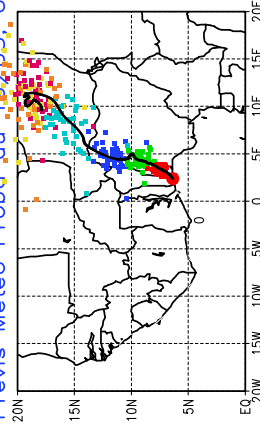

Previs Meteo Proba du 19/05, 00 UTC