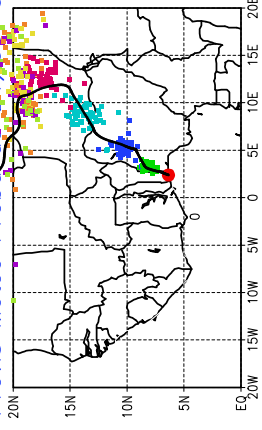

Ballons laches le 21/05/2006 (12 UTC), P = 925hPa

Previs Meteo Proba du 21/05, 00 UTC

Ballons laches le 22/05/2006 (00 UTC), P = 925hPa

Previs Meteo Proba du 21/05, 00 UTC

Previs Meteo Proba du 20/05, 00 UTC