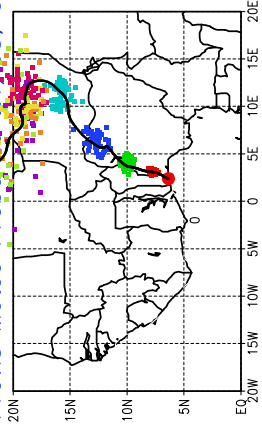

Ballons laches le 21/05/2006 (12 UTC), P = 925hPa

Previs Meteo Proba du 21/05, 00 UTC

Ballons laches le 22/05/2006 (00 UTC), P = 925hPa

Previs Meteo Proba du 21/05, 00 UTC

Previs Meteo Proba du 20/05, 00 UTC