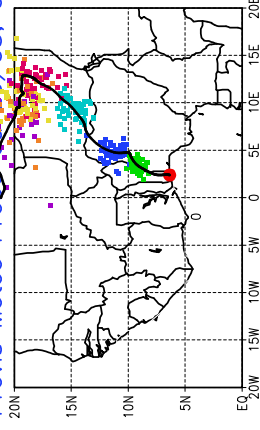

Previs Meteo Proba du 20/05, 00 UTC