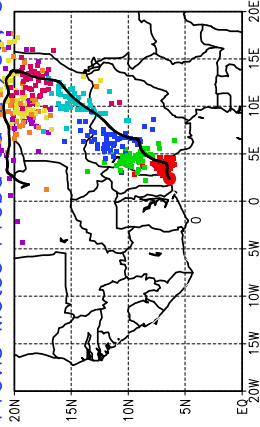

Ballons laches le 21/05/2006 (12 UTC), P = 925hPa

Previs Meteo Proba du 21/05, 00 UTC

Ballons laches le 22/05/2006 (00 UTC), P = 925hPa

Previs Meteo Proba du 21/05, 00 UTC

Previs Meteo Proba du 20/05, 00 UTC