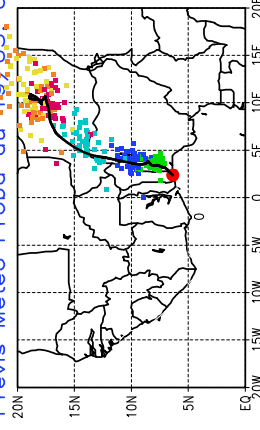

Previs Meteo Proba du 19/05, 00 UTC