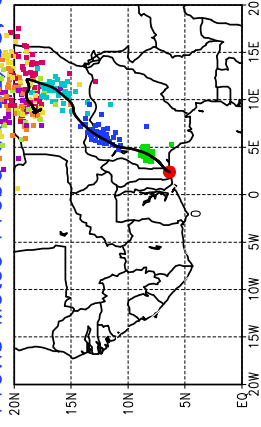

Ballons laches le 23/05/2006 (00 UTC), P = 925hPa

Previs Meteo Proba. 23/05, 00 UTC