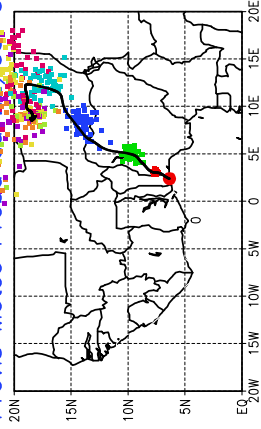

Ballons laches le 22/05/2006 (12 UTC), P = 925hPa

Previs Meteo Proba. 22/05, 00 UTC

Previs Meteo Proba. 21/05, 00 UTC

Previs Meteo Proba. 20/05, 00 UTC

Previs Meteo Proba. 19/05, 00 UTC

Ballons laches le 23/05/2006 (00 UTC), P = 925hPa