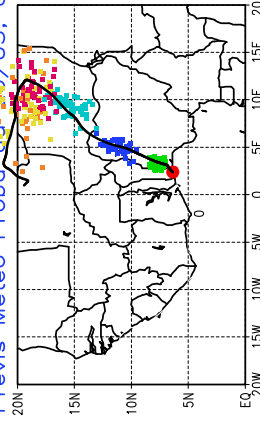

Previs Meteo Proba. 21/05, 00 UTC