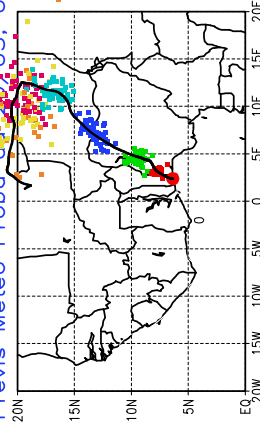

Ballons laches le 22/05/2006 (12 UTC), P = 925hPa

Previs Meteo Proba. 22/05, 00 UTC

Previs Meteo Proba. 21/05, 00 UTC

Previs Meteo Proba. 20/05, 00 UTC

Previs Meteo Proba. 19/05, 00 UTC

Ballons laches le 23/05/2006 (00 UTC), P = 925hPa