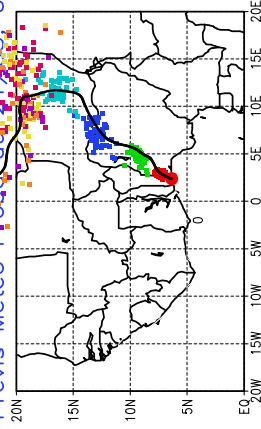

Ballons laches le 22/05/2006 (12 UTC), P = 925hPa

Previs Meteo Proba. 22/05, 00 UTC

Previs Meteo Proba. 21/05, 00 UTC

Previs Meteo Proba. 20/05, 00 UTC

Previs Meteo Proba. 19/05, 00 UTC

Ballons laches le 23/05/2006 (00 UTC), P = 925hPa