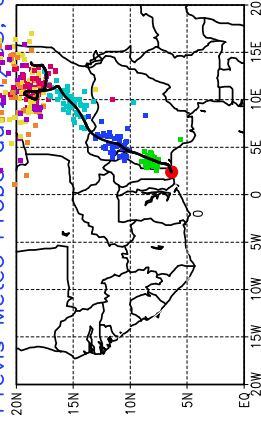

Previs Meteo Proba. 22/05, 00 UTC