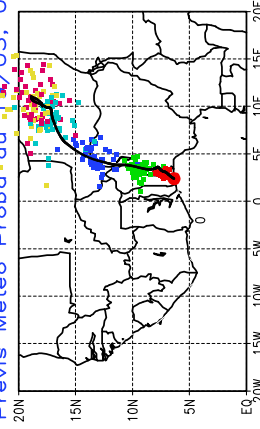

Ballons laches le 22/05/2006 (12 UTC), P = 925hPa

Previs Meteo Proba. 22/05, 00 UTC

Previs Meteo Proba. 21/05, 00 UTC

Previs Meteo Proba. 20/05, 00 UTC

Previs Meteo Proba. 19/05, 00 UTC

Ballons laches le 23/05/2006 (00 UTC), P = 925hPa