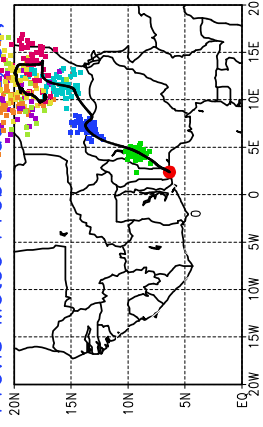

Ballons laches le 23/05/2006 (12 UTC), P = 925hPa

Previs Meteo Proba du 23/05, 12 UTC