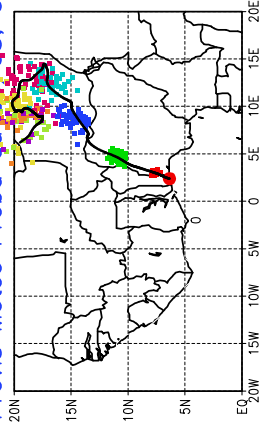

Ballons laches le 23/05/2006 (12 UTC), P = 925hPa

Previs Meteo Proba du 23/05, 00 UTC

Previs Meteo Proba du 24/05, 00 UTC

Previs Meteo Proba du 25/05, 00 UTC

Previs Meteo Proba du 26/05, 00 UTC

Ballons laches le 24/05/2006 (00 UTC), P = 925hPa