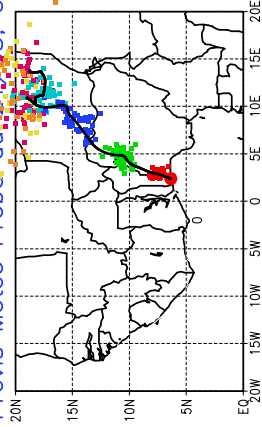

Ballons laches le 23/05/2006 (12 UTC), P = 925hPa

Previs Meteo Proba du 23/05, 00 UTC

Previs Meteo Proba du 24/05, 00 UTC

Previs Meteo Proba du 25/05, 00 UTC

Previs Meteo Proba du 26/05, 00 UTC

Ballons laches le 24/05/2006 (00 UTC), P = 925hPa