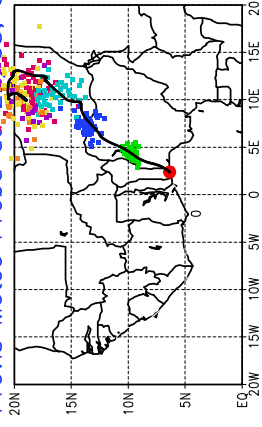

Previs Meteo Proba du 25/05, 00 UTC