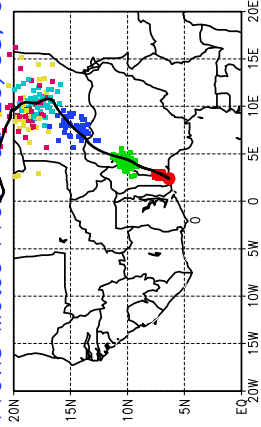

Ballons laches le 23/05/2006 (12 UTC), P = 925hPa

Previs Meteo Proba du 23/05, 00 UTC

Previs Meteo Proba du 24/05, 00 UTC

Previs Meteo Proba du 25/05, 00 UTC

Previs Meteo Proba du 26/05, 00 UTC

Ballons laches le 24/05/2006 (00 UTC), P = 925hPa