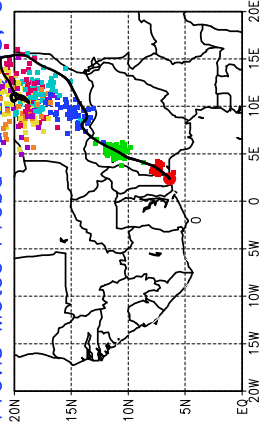

Ballons laches le 23/05/2006 (12 UTC), P = 925hPa

Previs Meteo Proba du 23/05, 00 UTC

Previs Meteo Proba du 24/05, 00 UTC

Previs Meteo Proba du 25/05, 00 UTC

Previs Meteo Proba du 26/05, 00 UTC

Ballons laches le 24/05/2006 (00 UTC), P = 925hPa