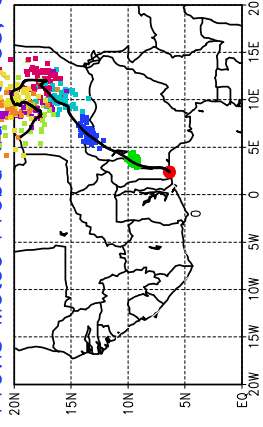

Ballons laches le 24/05/2006 (00 UTC), P = 925hPa

Previs Meteo Proba du 24/05, 00 UTC