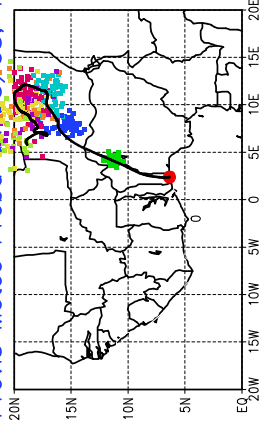

Ballons laches le 24/05/2006 (00 UTC), P = 925hPa

Previs Meteo Proba du 23/05, 12 UTC

Ballons laches le 24/05/2006 (12 UTC), P = 925hPa

Previs Meteo Proba du 23/05, 12 UTC

Previs Meteo Proba du 24/05, 12 UTC