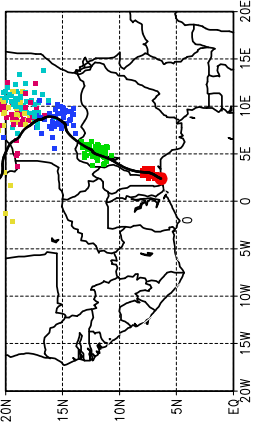

Ballons laches le 24/05/2006 (00 UTC), P = 925hPa

Previs Meteo Proba du 23/05, 12 UTC

Ballons laches le 24/05/2006 (12 UTC), P = 925hPa

Previs Meteo Proba du 23/05, 12 UTC

Previs Meteo Proba du 24/05, 12 UTC

Previs Meteo Proba du 24/05, 12 UTC

Previs Meteo Proba du 24/05, 15, 12 UTC

Previs Meteo Proba du 24/05, 15, 12 UTC

Previs Meteo Proba du 20/05, 12 UTC

Previs Meteo Proba du 20/05, 12 UTC