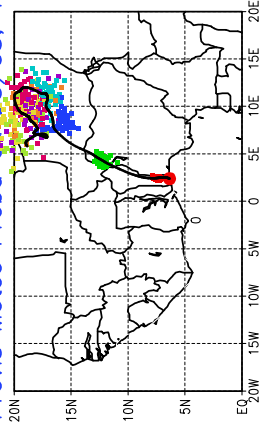

Ballons laches le 24/05/2006 (00 UTC), P = 925hPa

Previs Meteo Proba du 23/05, 12 UTC

Ballons laches le 24/05/2006 (12 UTC), P = 925hPa

Previs Meteo Proba du 23/05, 12 UTC

Previs Meteo Proba du 24/05, 12 UTC