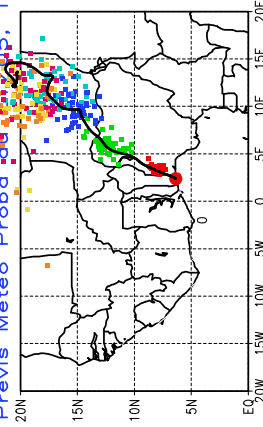

Previs Meteo Proba du 24/05, 15, 12 UTC