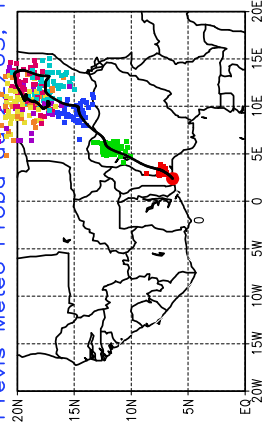

Ballons laches le 24/05/2006 (00 UTC), P = 925hPa

Previs Meteo Proba du 23/05, 12 UTC

Ballons laches le 24/05/2006 (12 UTC), P = 925hPa

Previs Meteo Proba du 23/05, 12 UTC

Previs Meteo Proba du 24/05, 12 UTC