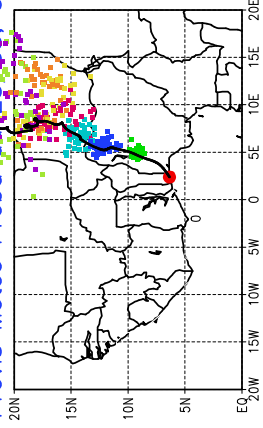

Ballons laches le 25/05/2006 (12 UTC), P = 925hPa

Previs Meteo Proba du 25/05, 00 UTC

Ballons laches le 26/05/2006 (00 UTC), P = 925hPa

Previs Meteo Proba du 25/05, 00 UTC

Previs Meteo Proba du 24/05, 00 UTC