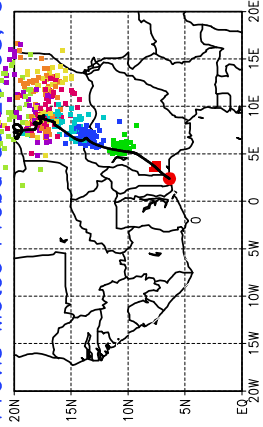

Ballons laches le 25/05/2006 (12 UTC), P = 925hPa

Previs Meteo Proba du 25/05, 00 UTC

Ballons laches le 26/05/2006 (00 UTC), P = 925hPa

Previs Meteo Proba du 25/05, 00 UTC

Previs Meteo Proba du 24/05, 00 UTC