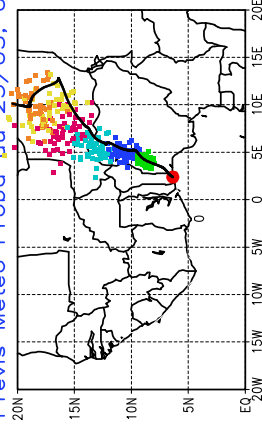

Previs Meteo Proba du 23/05, 00 UTC