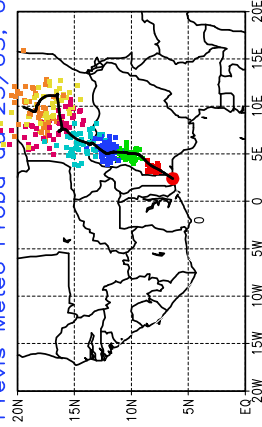

Previs Meteo Proba du 23/05, 00 UTC