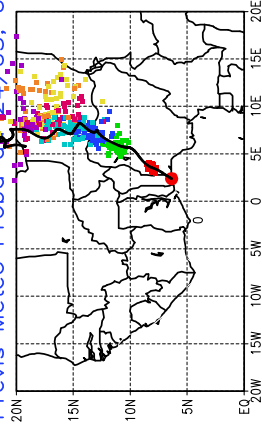

Ballons laches le 25/05/2006 (12 UTC), P = 925hPa

Previs Meteo Proba du 25/05, 00 UTC

Ballons laches le 26/05/2006 (00 UTC), P = 925hPa

Previs Meteo Proba du 25/05, 00 UTC

Previs Meteo Proba du 24/05, 00 UTC