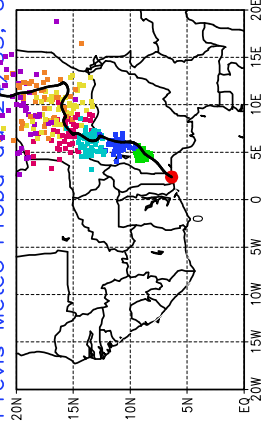

Previs Meteo Proba du 24/05, 00 UTC