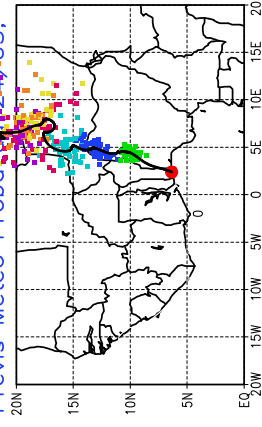

Previs Meteo Proba du 24/05, 12 UTC