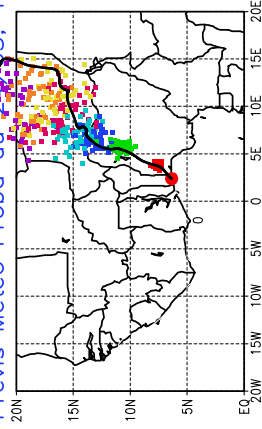

Ballons laches le 26/05/2006 (00 UTC), P = 925hPa

Previs Meteo Proba du 25/05, 12 UTC

Previs Meteo Proba du 24/05, 12 UTC

Previs Meteo Proba du 23/05, 12 UTC

Previs Meteo Proba du 22/05, 12 UTC

Ballons laches le 26/05/2006 (12 UTC), P = 925hPa