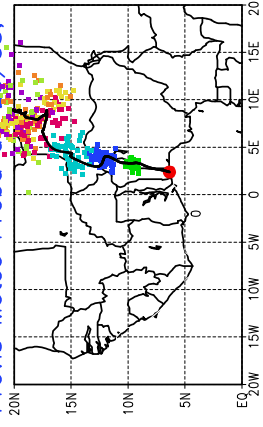

Ballons laches le 26/05/2006 (12 UTC), P = 925hPa

Previs Meteo Proba du 25/05, 12 UTC