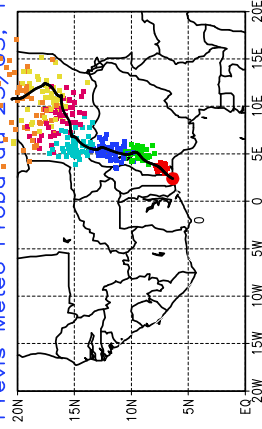

Ballons laches le 26/05/2006 (00 UTC), P = 925hPa

Previs Meteo Proba du 25/05, 12 UTC

Previs Meteo Proba du 24/05, 12 UTC

Previs Meteo Proba du 23/05, 12 UTC

Previs Meteo Proba du 22/05, 12 UTC

Ballons laches le 26/05/2006 (12 UTC), P = 925hPa