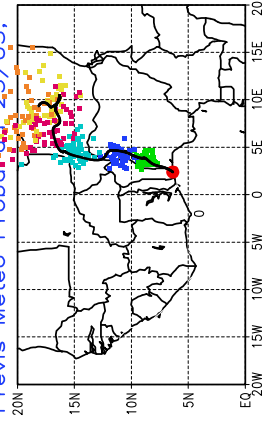

Previs Meteo Proba du 23/05, 12 UTC