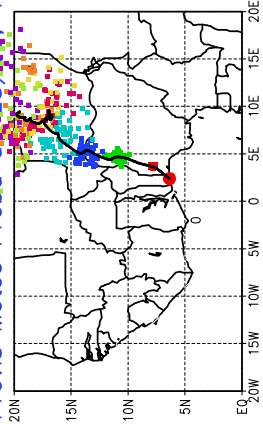

Ballons laches le 26/05/2006 (00 UTC), P = 925hPa

Previs Meteo Proba du 25/05, 12 UTC

Previs Meteo Proba du 24/05, 12 UTC

Previs Meteo Proba du 23/05, 12 UTC

Previs Meteo Proba du 22/05, 12 UTC

Ballons laches le 26/05/2006 (12 UTC), P = 925hPa