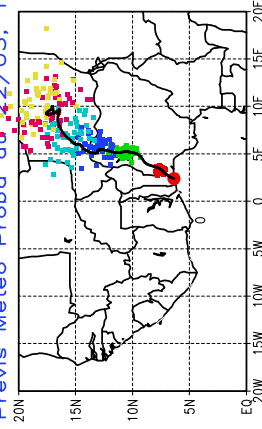

Ballons laches le 26/05/2006 (00 UTC), P = 925hPa

Previs Meteo Proba du 25/05, 12 UTC

Previs Meteo Proba du 24/05, 12 UTC

Previs Meteo Proba du 23/05, 12 UTC

Previs Meteo Proba du 22/05, 12 UTC

Ballons laches le 26/05/2006 (12 UTC), P = 925hPa