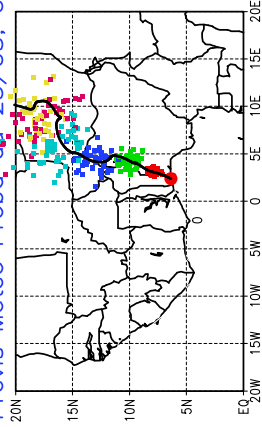

Previs Meteo Proba du 23/05, 00 UTC