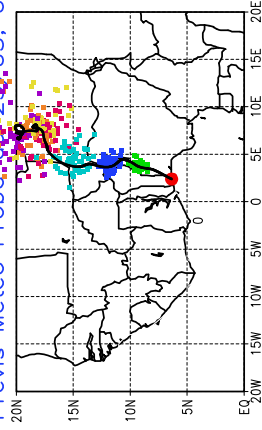

Previs Meteo Proba du 23/05, 00 UTC