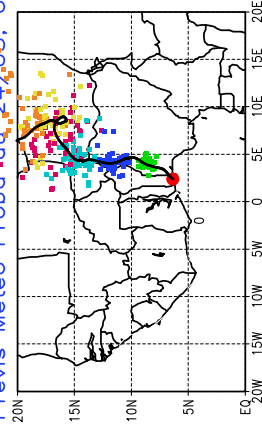

Previs Meteo Proba du 24/05, 00 UTC