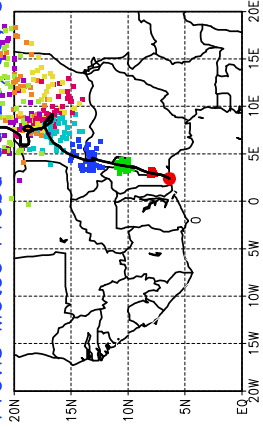

Ballons laches le 26/05/2006 (12 UTC), P = 925hPa

Previs Meteo Proba du 26/05, 00 UTC

Ballons laches le 27/05/2006 (00 UTC), P = 925hPa

Previs Meteo Proba du 26/05, 00 UTC

Ballons laches le 26/05/2006 (12 UTC), P = 925hPa