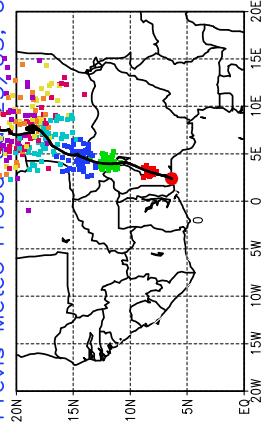

Previs Meteo Proba du 25/05, 00 UTC