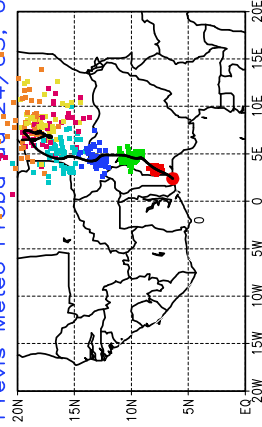

Ballons laches le 26/05/2006 (12 UTC), P = 925hPa

Previs Meteo Proba du 26/05, 00 UTC

Ballons laches le 27/05/2006 (00 UTC), P = 925hPa

Previs Meteo Proba du 26/05, 00 UTC

Ballons laches le 26/05/2006 (12 UTC), P = 925hPa

Previs Meteo Proba du 25/05, 00 UTC

Previs Meteo Proba du 25/05, 00 UTC

Previs Meteo Proba du 23/05, 00 UTC

Previs Meteo Proba du 24/05, 00 UTC

Previs Meteo Proba du 24/05, 00 UTC

Previs Meteo Proba du 23/05, 00 UTC