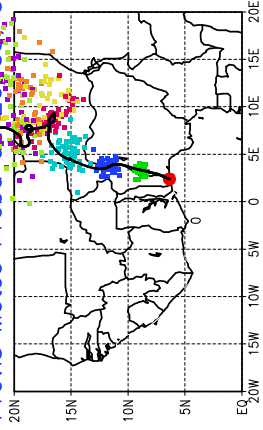

Ballons laches le 26/05/2006 (12 UTC), P = 925hPa

Previs Meteo Proba du 26/05, 00 UTC

Ballons laches le 27/05/2006 (00 UTC), P = 925hPa

Previs Meteo Proba du 26/05, 00 UTC

Ballons laches le 26/05/2006 (12 UTC), P = 925hPa