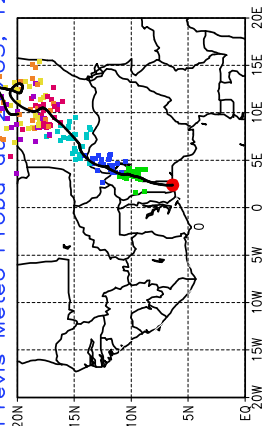

Previs Meteo Proba du 24/05, 12 UTC