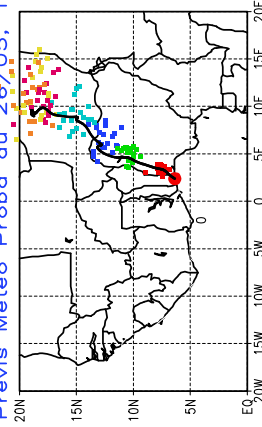

Previs Meteo Proba du 26/05, 12 UTC