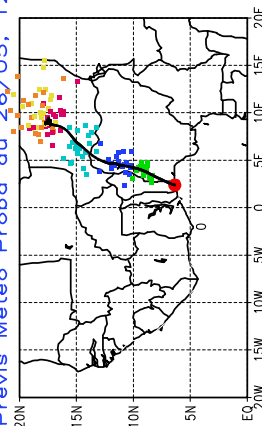

Previs Meteo Proba du 26/05, 12 UTC