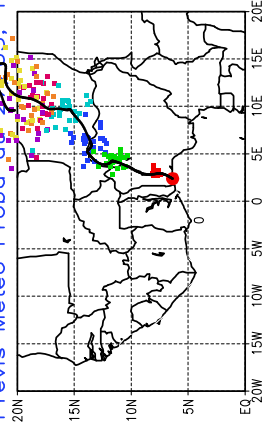

Ballons laches le 29/05/2006 (00 UTC), P = 925hPa

Previs Meteo Proba du 28/05, 12 UTC

Ballons laches le 29/05/2006 (12 UTC), P = 925hPa

Previs Meteo Proba du 28/05, 12 UTC

Previs Meteo Proba du 24/05, 12 UTC