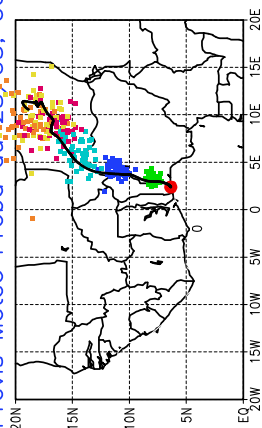

Previs Meteo Proba du 28/05, 00 UTC