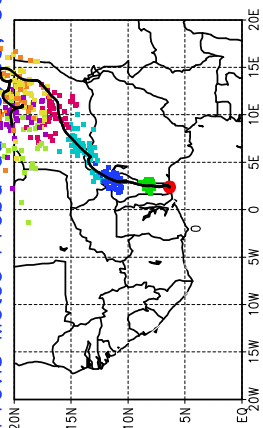

Ballons laches le 31/05/2006 (00 UTC), P = 925hPa

Previs Meteo Proba du 31/05, 00 UTC