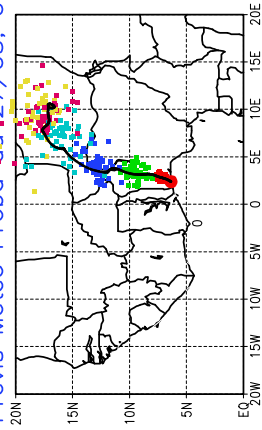

Ballons laches le 30/05/2006 (12 UTC), P = 925hPa

Previs Meteo Proba du 30/05, 00 UTC

Previs Meteo Proba du 29/05, 00 UTC

Previs Meteo Proba du 28/05, 00 UTC

Previs Meteo Proba du 27/05, 00 UTC

Ballons laches le 31/05/2006 (00 UTC), P = 925hPa