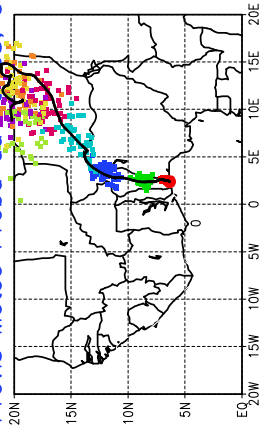

Ballons laches le 30/05/2006 (12 UTC), P = 925hPa

Previs Meteo Proba du 30/05, 00 UTC

Previs Meteo Proba du 29/05, 00 UTC

Previs Meteo Proba du 28/05, 00 UTC

Previs Meteo Proba du 27/05, 00 UTC

Ballons laches le 31/05/2006 (00 UTC), P = 925hPa