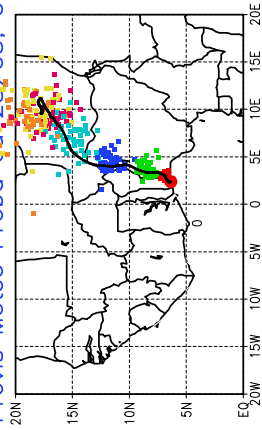

Ballons laches le 30/05/2006 (12 UTC), P = 925hPa

Previs Meteo Proba du 30/05, 00 UTC

Previs Meteo Proba du 29/05, 00 UTC

Previs Meteo Proba du 28/05, 00 UTC

Previs Meteo Proba du 27/05, 00 UTC

Ballons laches le 31/05/2006 (00 UTC), P = 925hPa