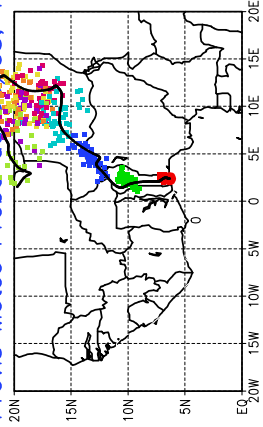

Ballons laches le 31/05/2006 (00 UTC), P = 925hPa

Previs Meteo Proba du 27/05, 12 UTC

Ballons laches le 31/05/2006 (12 UTC), P = 925hPa

Previs Meteo Proba du 27/05, 12 UTC

Previs Meteo Proba du 27/05, 12 UTC