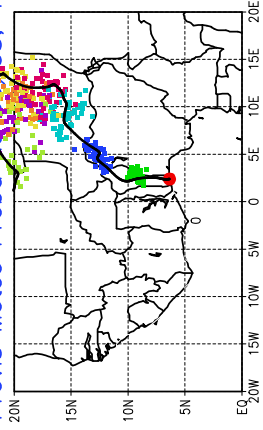

Ballons laches le 31/05/2006 (00 UTC), P = 925hPa

Previs Meteo Proba du 27/05, 12 UTC

Ballons laches le 31/05/2006 (12 UTC), P = 925hPa

Previs Meteo Proba du 27/05, 12 UTC

Previs Meteo Proba du 27/05, 12 UTC