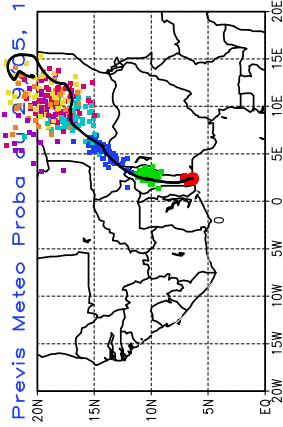

Ballons laches le 31/05/2006 (00 UTC), P = 925hPa

Previs Meteo Proba du 27/05, 12 UTC

Ballons laches le 31/05/2006 (12 UTC), P = 925hPa

Previs Meteo Proba du 27/05, 12 UTC

Previs Meteo Proba du 27/05, 12 UTC