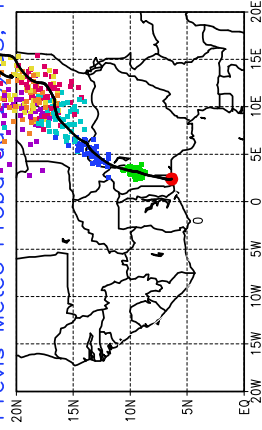

Previs Meteo Proba du 27/05, 12 UTC